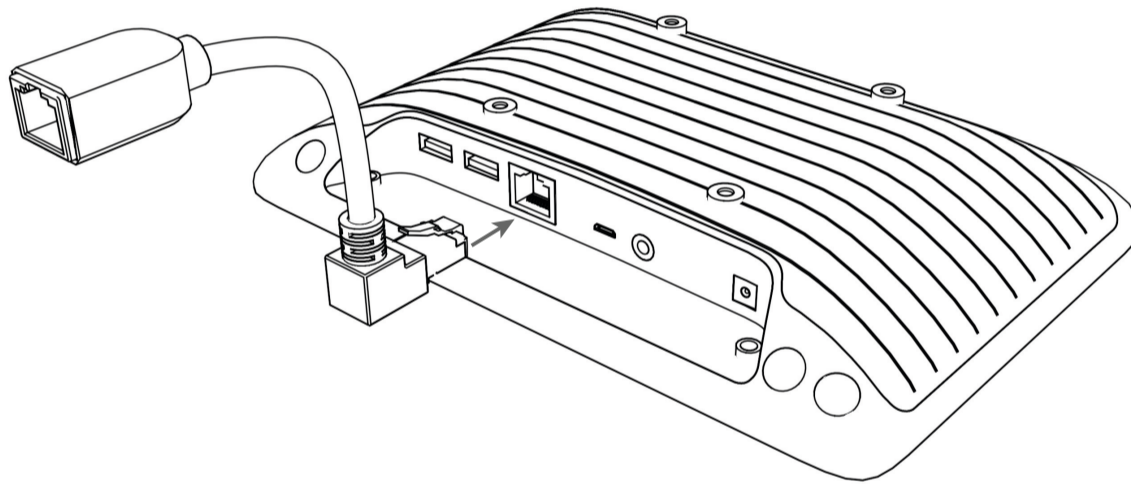

WHAT'S IN THE BOX

bluesoundprofessional.com/product/CP300-wall-mount-controller
support.bluesoundprofessional.com
bluesound.com/downloads

INSTALL

1.

2.

3.

4.

OPERATION

5.

6.

CP300 automatically powers up with PoE connection.
Select BluOS App to start operation.

DOWNLOAD

BluOS CONTROLLER APP

The BluOS Controller App for Android devices is available for download from the Google App store.