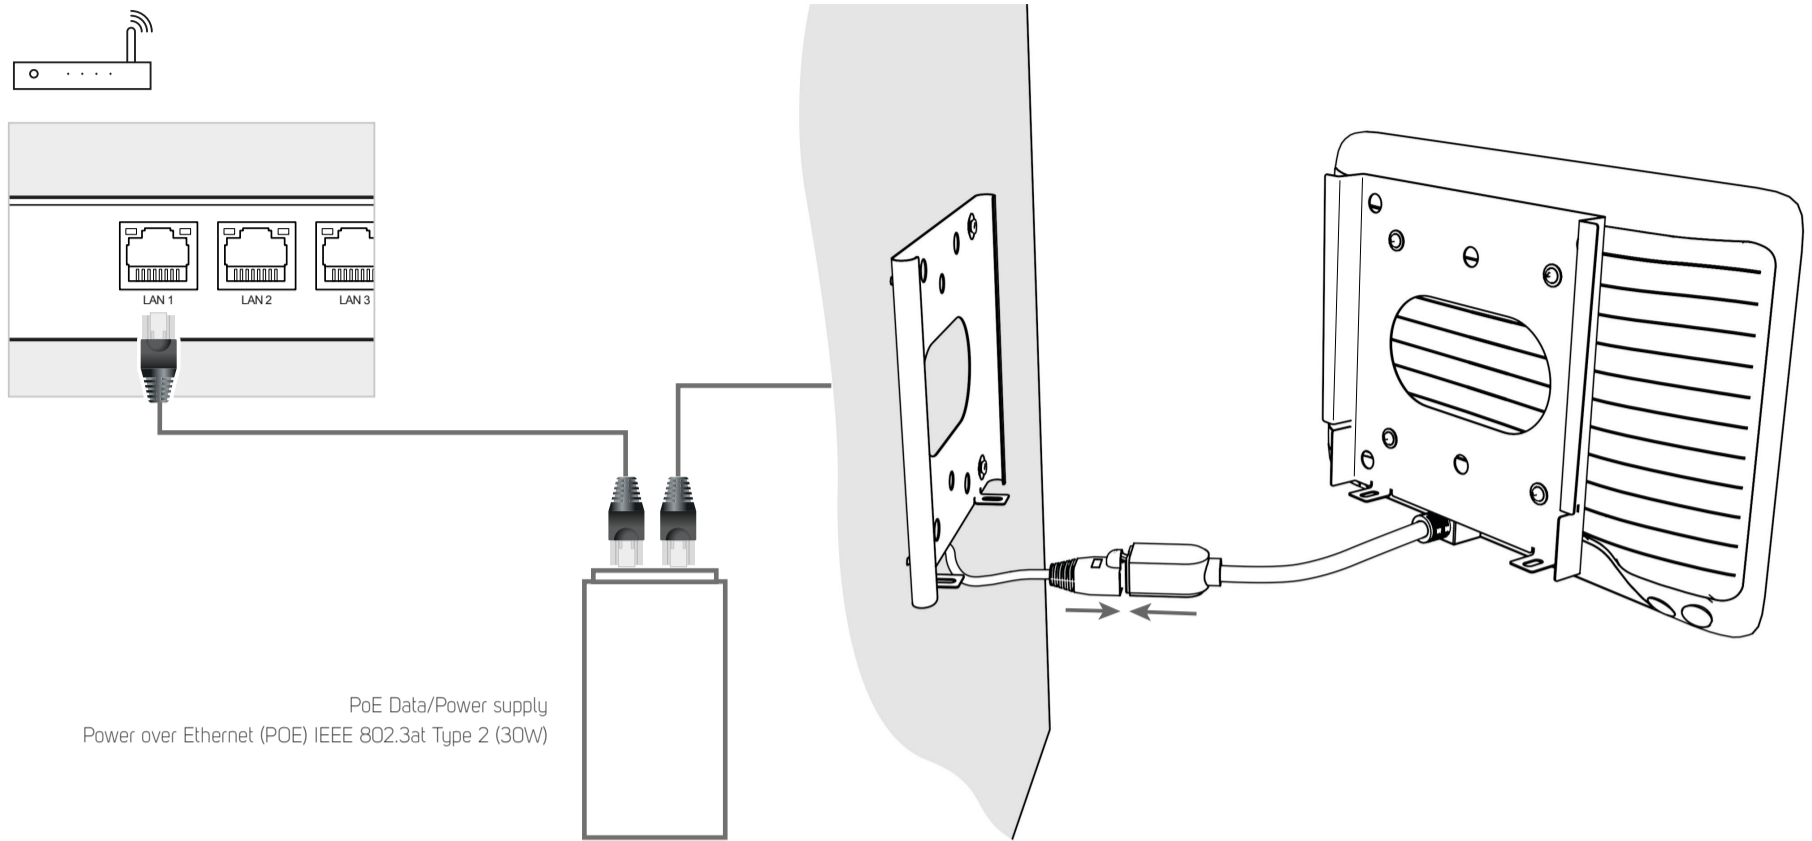

WHAT'S IN THE BOX

bluesoundprofessional.com/product/CP300-wall-mount-controller
support.bluesoundprofessional.com
bluesound.com/downloads

INSTALL

1.

2.

3.

4.

OPERATION

5.

6.

CP300 automatically powers up with PoE connection.
Select BluOS App to start operation.

DOWNLOAD

BluOS CONTROLLER APP

The BluOS Controller App for Android devices is available for download from the Google App store.