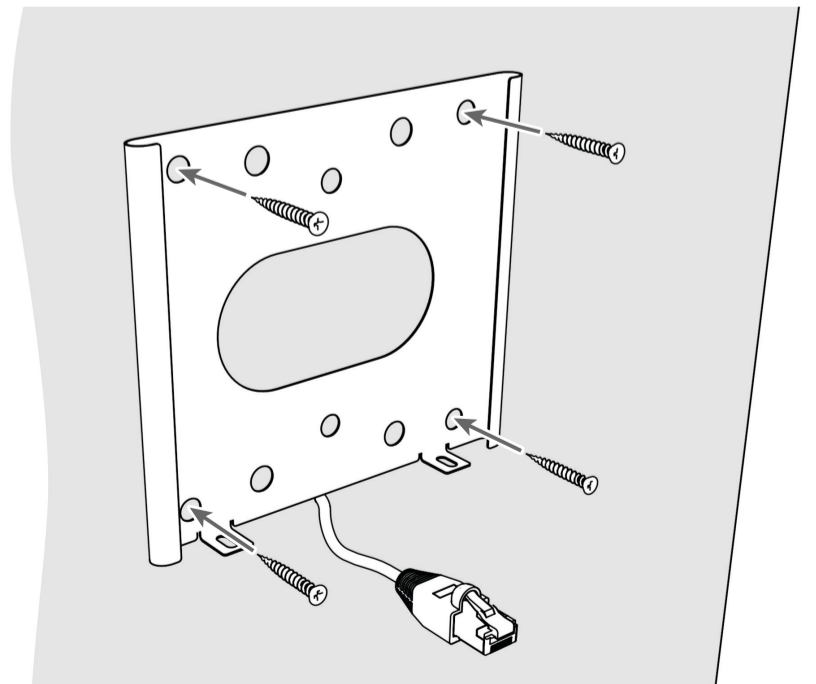

WHAT'S IN THE BOX

bluesoundprofessional.com/product/CP300-wall-mount-controller
support.bluesoundprofessional.com
bluesound.com/downloads

INSTALL

1.

2.

3.

4.

OPERATION

5.

6.

CP300 automatically powers up with PoE connection.
Select BluOS App to start operation.

DOWNLOAD

BluOS CONTROLLER APP

The BluOS Controller App for Android devices is available for download from the Google App store.