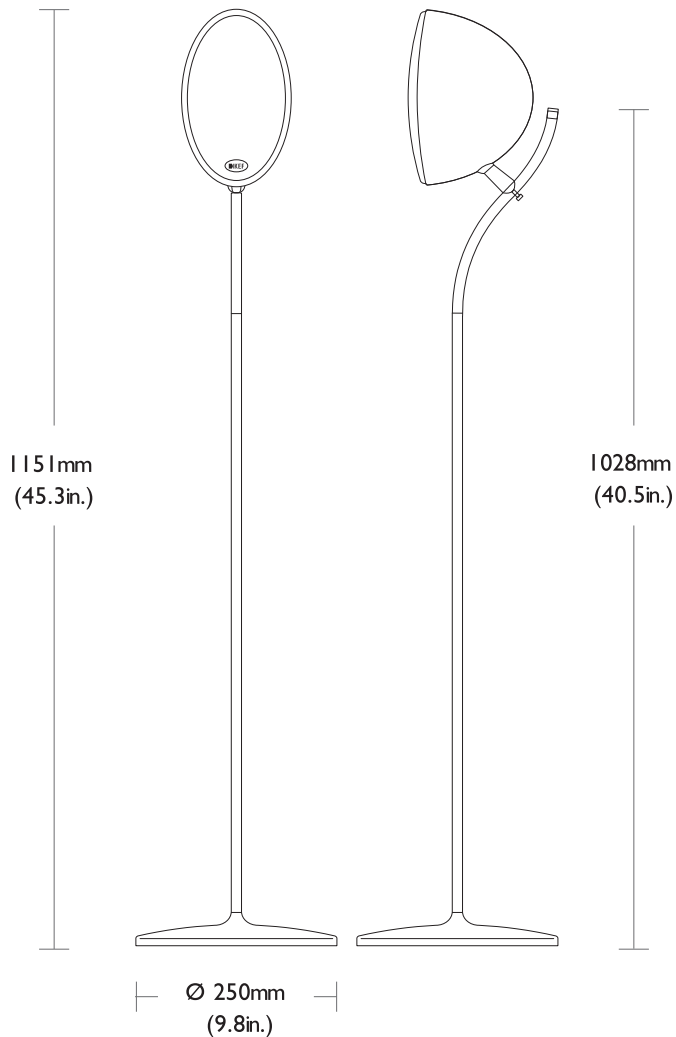

E301 Floorstand

Installation Instructions

E301 Floorstand

Inside the Box

Specifications

Weight per stand: 3.3kg (7.3lbs.)
*Satellite speaker not included.