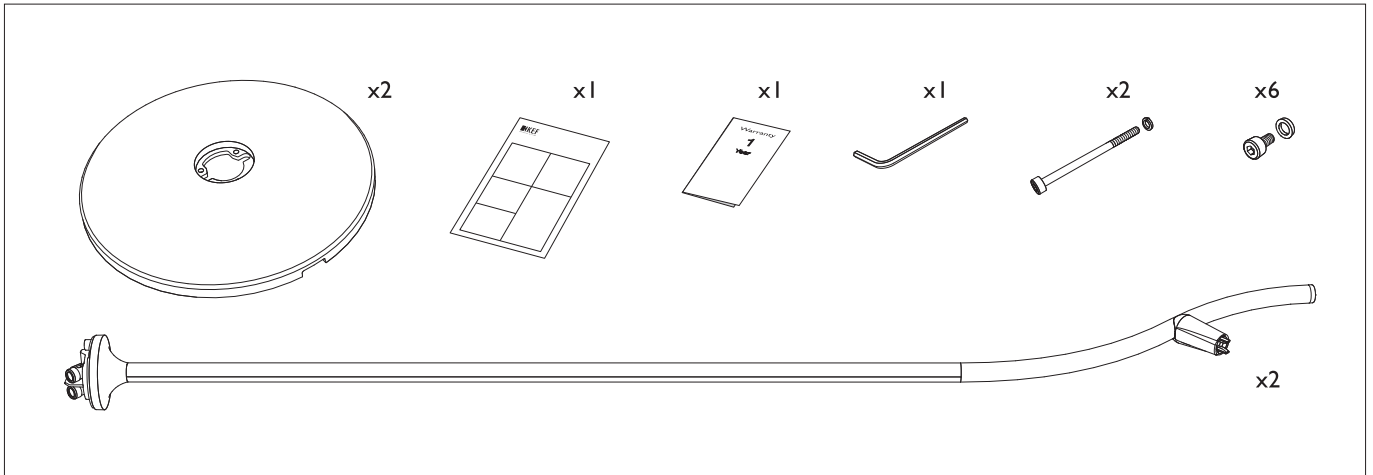

E301 Floorstand

Installation Instructions

E301 Floorstand

Inside the Box

Specifications

Weight per stand: 3.3kg (7.3lbs.)
*Satellite speaker not included.