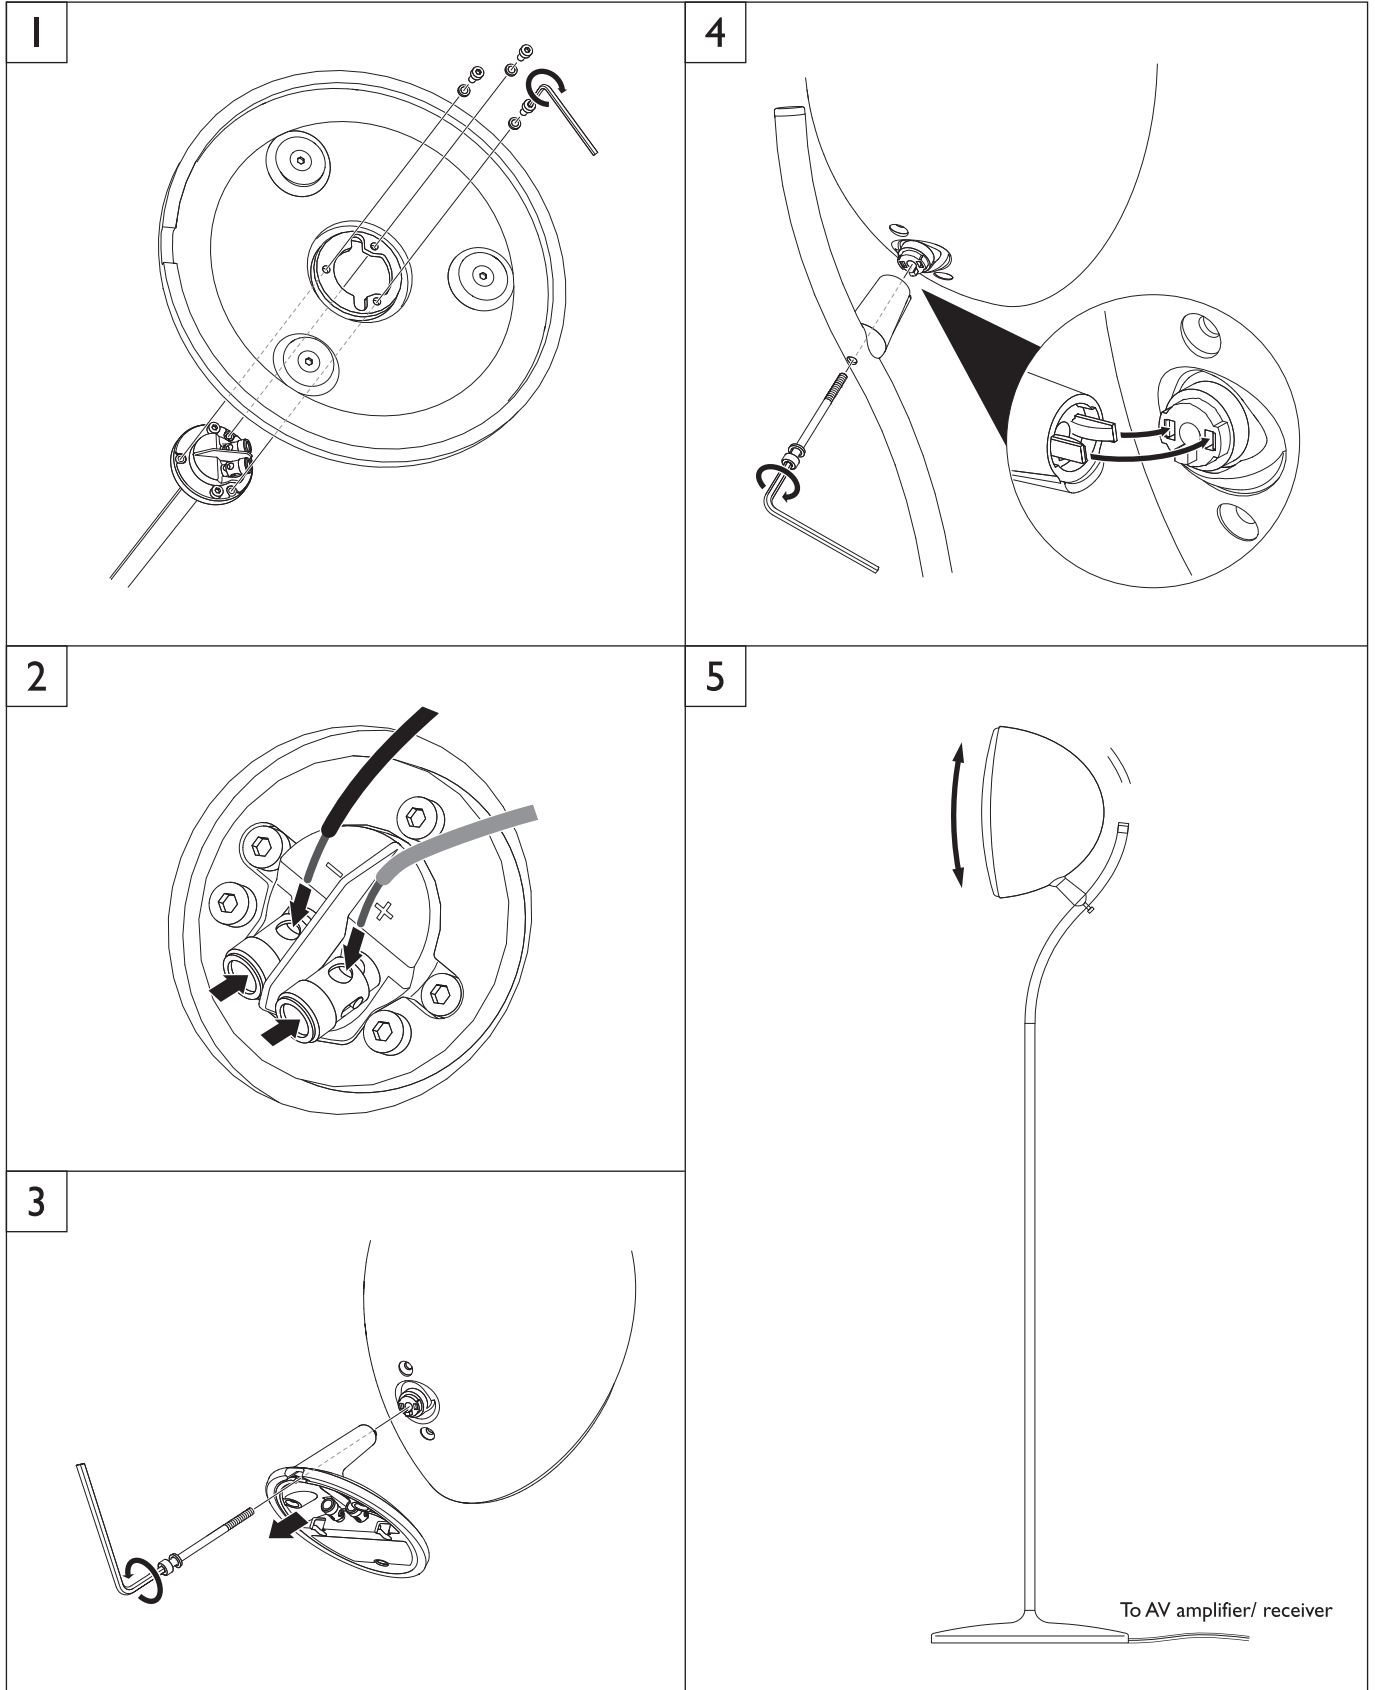

E301 Floorstand

Installation Instructions

E301 Floorstand

Inside the Box

Specifications

Weight per stand: 3.3kg (7.3lbs.)
*Satellite speaker not included.