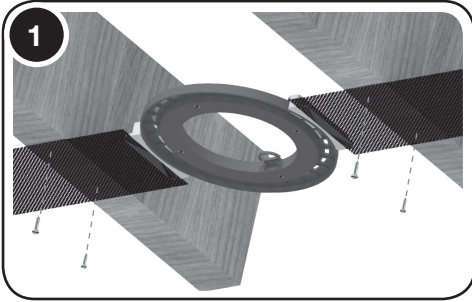

CF230

installation guide

Installation

Retrofit

Flush Fit

MONITOR AUDIO

Monitor Audio Ltd.
24 Brook Road
Rayleigh, Essex
SS6 7XJ
England
Tel: +44 (0)1268 740580
Fax: +44 (0)1268 740589
Email: info@monitoraudio.co.uk
Web: monitoraudio.com