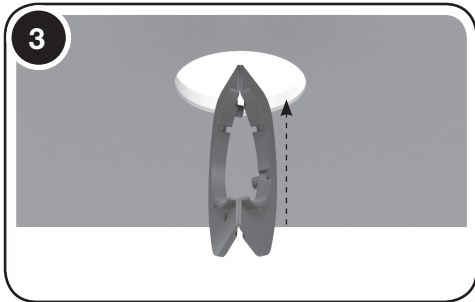

CF230

installation guide

Installation

Retrofit

Flush Fit

MONITOR AUDIO

Monitor Audio Ltd.
24 Brook Road
Rayleigh, Essex
SS6 7XJ
England
Tel: +44 (0)1268 740580
Fax: +44 (0)1268 740589
Email: info@monitoraudio.co.uk
Web: monitoraudio.com