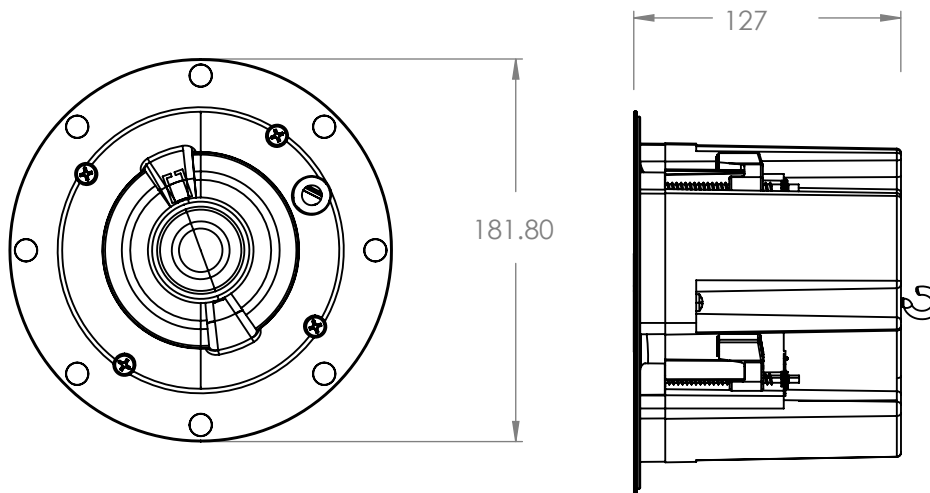

SPECIFICATIONS

CONNECTIVITY

AUDIO		Network	
Supported File Formats	MP3, AAC, WMA, OGG, WMA-L, ALAC, OPUS	Ethernet RJ45, 100BaseT	
Hi-Res formats	FLAC, MOA, WAV, AIFF	Power	PoE+ IEEE 802.3 at Type 2-30W
Native Sampling Rates	32-192KHZ	User Interface	USER INTERFACE
Bit Depths	16-24	Mobile Operating System	BluOS-Free Android and IOS App Available Online at Google Play and Apple App Store
PERFORMANCE		GENERAL	
Frequency Response	-10db 45Hz-20kHz	Processor	ARM® CORTEX™ A53 1.8GHz
Distortion	THD+N-0.030% (20hz-20khz at Rated Power)	Unit Weight	123kg/2.7lb
Power Output	23 Watts total system power at 0.030% THD	Gross Dimensions	182mm (7.1") DIA x 126mm(4.9") H 152 mm (6") cut out required 152mm (6 inch) diameter
Speakers	1x 89mm (3.5"), Woofer	Cutout Dimension	
Supported Operating Systems	1x 25mm (1"), Tweeter Plays music from network shares on the following desktop operating systems: Microsoft Windows 2000 and newer and Apple Macintosh 7 and newer.	(Idle) Storage	-10°C to 50° C, 20% to 80% relative humidity
Free Internet Radio	TuneIn Radio, iHeartRadio, Calm Radio, Radio Paradise, LiveXLive	Environment Finish	Available in Black with White Grille
Supported Cloud Services	SoundMachine, Tunify, Custom Channels, SiriusXM for Business, Spotify, Tidal, Amazon, Deezer, Qobuz, TuneIn, Radio.com and many others	Safety	UL2043
Integration Partners	Control4, RTI, Crestron, URC, QSYS, push, ELAN, Lutron		
Album Art	JPG