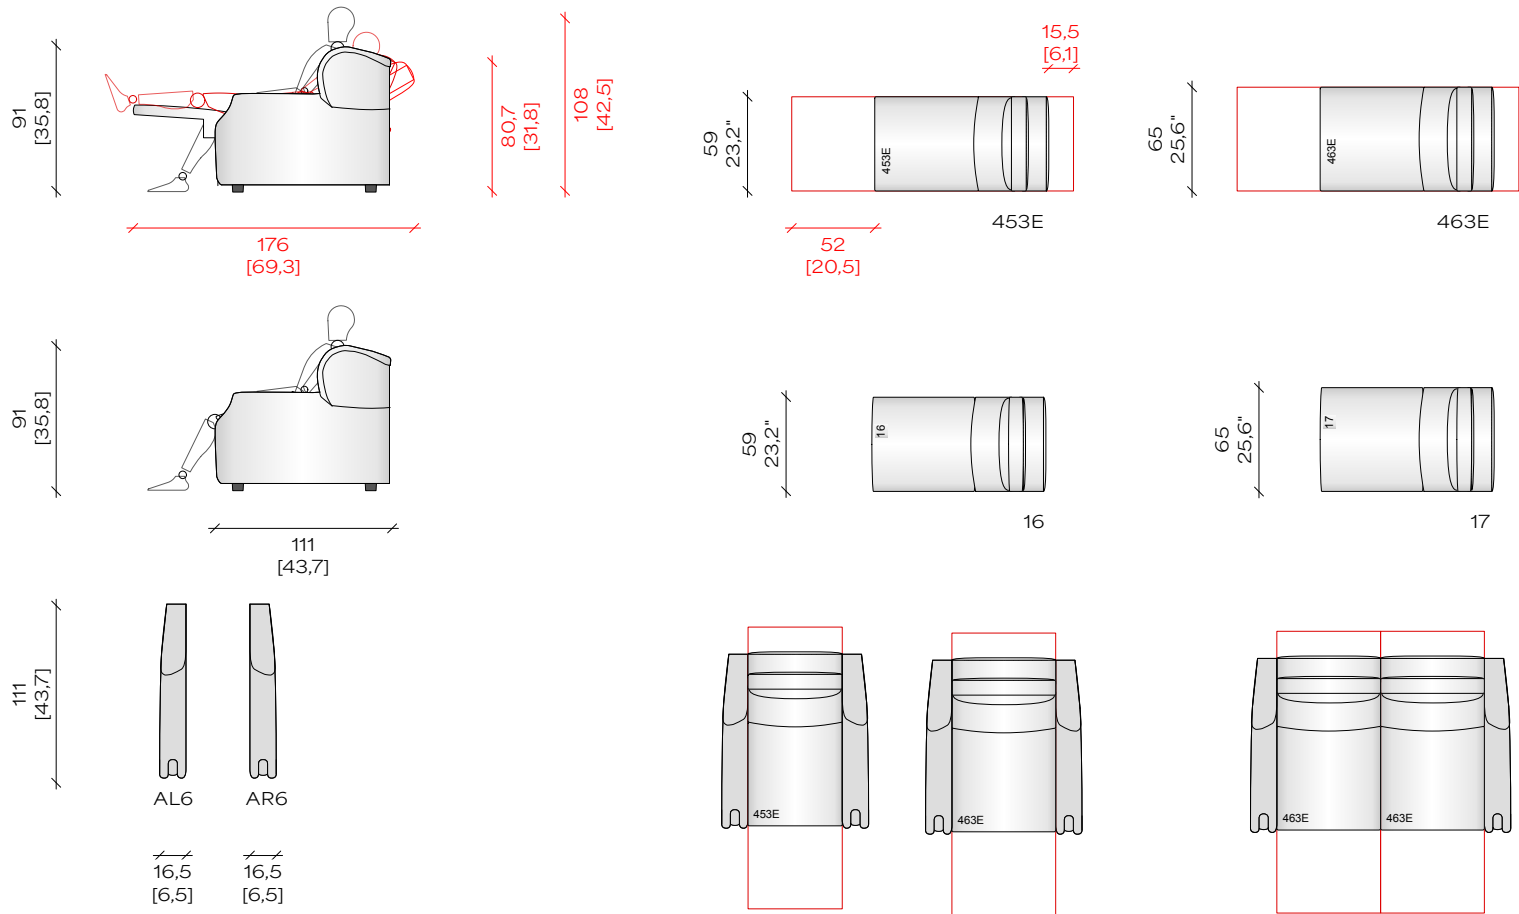

ELEMENTS

CHES is available in motorized or fixed version. Both single or love seat come in different seating widths.

Power Specifications: Motorized seating comes with a built-in power supply and a +/- 2 meter power cord.