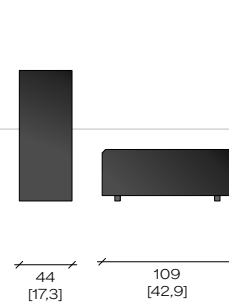

Chaise beds - Triple motorized

Ottoman

Corner Pieces

Armrest - Left

Middle

Right

Table

Pillows