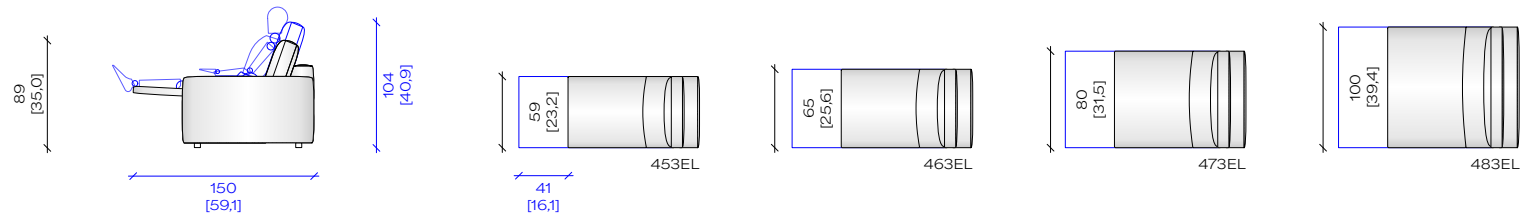

Relax Triple Motorized - Limited recline