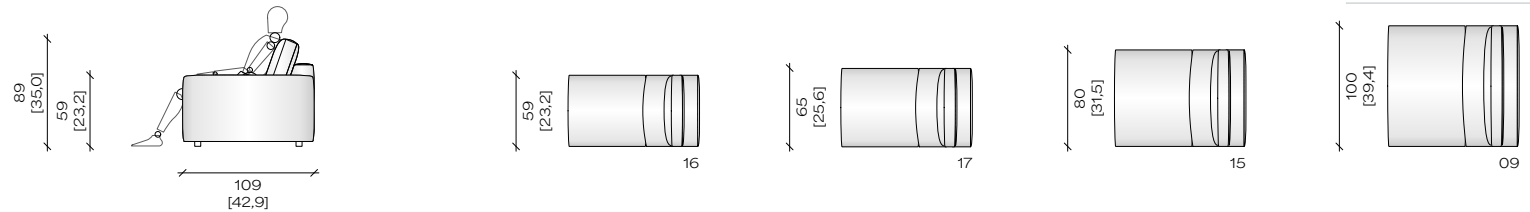

ELEMENTS

As with all CINEAK products, LARGO seating is constructed with modular components, including seats, chaises, tables, and armrests available in various standard or custom widths. These elements can be combined to create a seating arrangement that perfectly suits any space.

(Power Specifications: Motorized seating comes with a built-in power supply and a +/- 2 meter power cord.

100-240V - 50/60Hz, 1.6A - Output 29V DC 2A - UL/FCC/CE Motorized seating comes with a built-in power supply and a +/- 2 meter power cord.)

Relax Triple Motorized

Relax Triple Motorized - Limited recline

Fixed