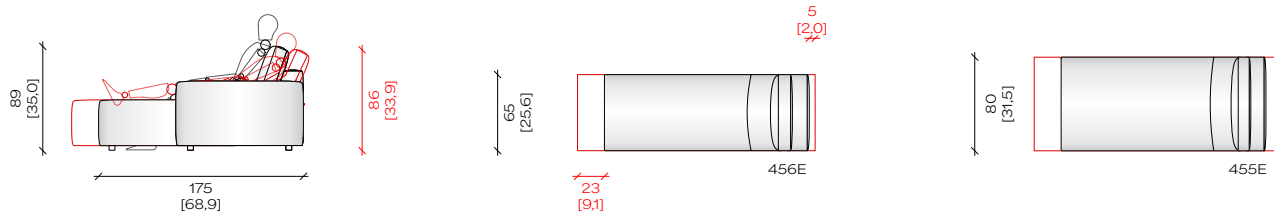

Chaise beds - Triple motorized