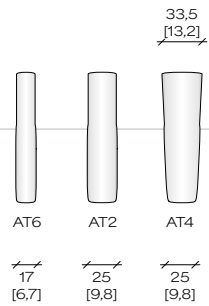

Relax Triple Motorized

Relax Triple Motorized - Limited recline

Fixed

Chaise beds - Triple motorized

Ottoman

Corner Pieces

Armrest - Left

Middle