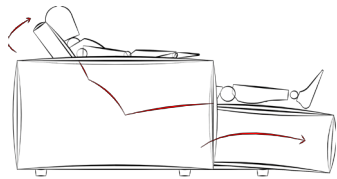

In contrast, CINEAK's designer entertainment sofas prioritize the optimal viewing experience. Their technological features allow users to adjust the angle of the backrest and the position of the seat, so the watching experience provides for an unobstructed view of the screen from any seating position. This enhances immersion and minimizes distractions, allowing viewers to become fully focused on the content without any discomfort.

AS A MODULAR SOFA

Due to its modularity, as a sectional entertainment sofa, LARGO allows for an almost unlimited number of possible seating configurations. Due to this flexibility in setups and customizations, LARGO is the ideal choice ranging from the most classic and traditional to the most contemporary environments. Due to its inviting appeal, and adjustability, LARGO is the ideal lounging solution for living, gaming or any other entertainment rooms.

MOTORIZED DAYBEDS

Unlike traditional fixed furniture, our daybeds offer a range of adjustable features, including motorized inclining, headrest adjustments and seat depth modifications. This customizable comfort ensures that viewers can find their ideal seating position, providing support to the body during long movie sessions. The ergonomically designed cushions and premium materials further contribute to a luxurious and cozy cinema, music or reading experience. Cineak's design sofas embody this perfect fusion of comfort and style, allowing homeowners to create a truly unique and visually appealing environment.