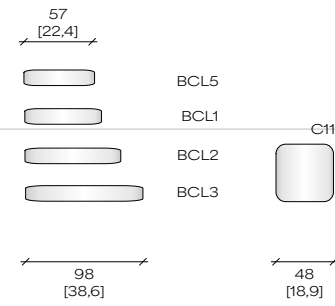

Chaise beds - Triple motorized

Ottoman

Corner Pieces

Armrest - Left

Middle

Right

Table

Pillows