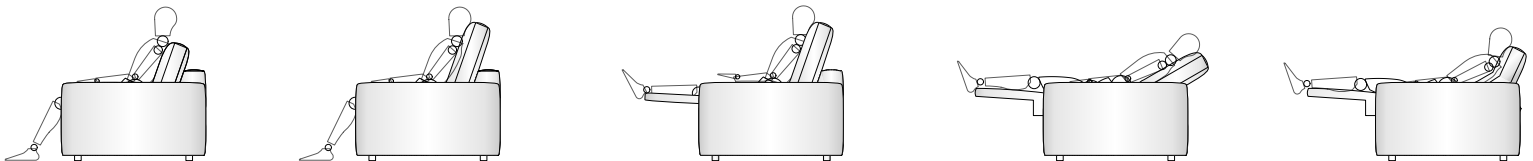

FEATURES

The innovative and patented triple-motorized mechanism offers a unique experience: the backrest can be adjusted up or down to the user's preferred position, the footrest extends, the entire seat inclines, and the headrest is adjustable for optimal head support. It is available in both motorized versions (dual or triple motors) and a fixed version.

LED backlit keypads control the motorized mechanism with programmable features (light intensity, timer, etc.), allow the user to have memory settings.

SOFA LOOK THEATER COMFORT

CINEAK's designer entertainment sofas prioritize comfort without compromising on aesthetics and style.

Unlike traditional fixed furniture, these sofas offer a range of adjustable features such as motorized adjustable footrest, backrest and headrest.

This adjustability allows the users, to find their ideal seating position and proper support during longer viewing sessions. The ergonomically designed cushions and high-quality materials used, also add to the ultimate experience.

In contrast, CINEAK's designer entertainment sofas prioritize the optimal viewing experience. Their technological features allow users to adjust the angle of the backrest and the position of the seat, so the watching experience provides for an unobstructed view of the screen from any seating position. This enhances immersion and minimizes distractions, allowing viewers to become fully focused on the content without any discomfort.