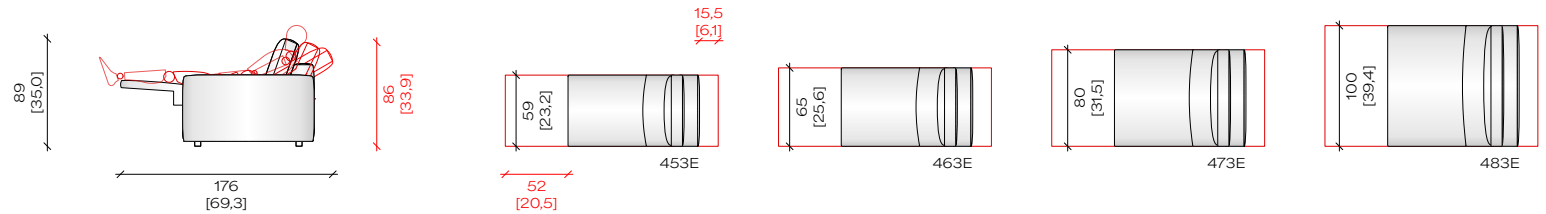

ELEMENTS

As with all CINEAK products, LARGO seating is constructed with modular components, including seats, chaises, tables, and armrests available in various standard or custom widths. These elements can be combined to create a seating arrangement that perfectly suits any space.

(Power Specifications: Motorized seating comes with a built-in power supply and a +/- 2 meter power cord.

100-240V - 50/60Hz, 1.6A - Output 29V DC 2A - UL/FCC/CE Motorized seating comes with a built-in power supply and a +/- 2 meter power cord.)

Relax Triple Motorized