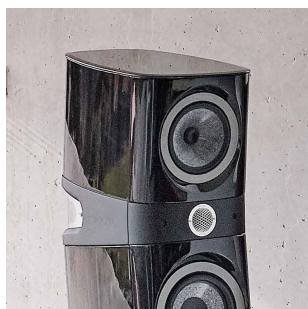

SOPRA

Home Collection

PRICELIST

2023