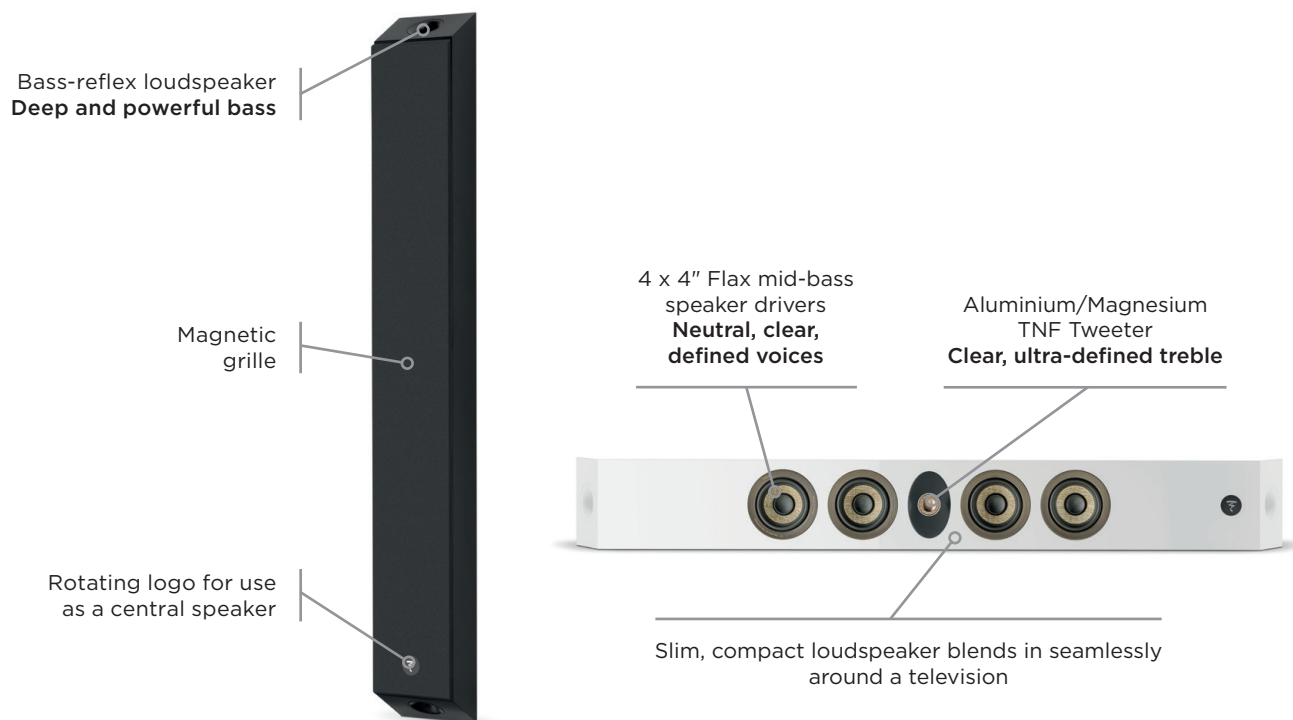

## Product sheet

MADE IN  
FRANCE

On Wall 302 is an on-wall loudspeaker designed for both Home Cinema and stereo usage. Its elegant, discreet design as well as outstanding sound performance make it an extremely attractive proposition. Made in France, its Flax speaker drivers deliver impressive levels of realism: voices are incredibly clear and the sound extremely detailed. Available in two finishes (White High Gloss or Black Satin), it blends seamlessly into interiors, around a television.

### Key points

- Slim on-wall loudspeaker, attaches perfectly to the wall, around your TV (perfect for screens above 60")
- Outstanding sound performance and high power handling for uncompromising Home Cinema use
- Speaker drivers developed and manufactured in France
- Two finishes available: White High Gloss and Black Satin
- Very quick and easy to mount on the wall
- Compatible with the built-in 300 Series, Flax Dome and the Aria range for an all-round Focal system
- Stand available as an accessory (White or Black finish). Sold in pairs