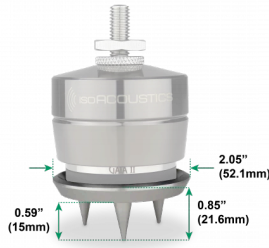

PRODUCTS

GAIA III Carpet Spikes

Package includes 4 units

Dimensions (WxH)
1.8" x 0.9" (45mm x 22mm)

Spike length 0.6" (15mm)

Material Stainless Steel

GAIA II Carpet Spikes

Package includes 4 units

Dimensions (WxH)
2.0" x 0.9" (52mm x 22mm)

Spike length 0.6" (15mm)

Material Stainless Steel

GAIA I Carpet Spikes

Package includes 4 units

Dimensions (WxH)
2.4" x 0.9" (59mm x 22mm)

Spike length 0.6" (15mm)

Material Stainless Steel

GAIA-TITAN Theis Carpet Spikes

Package includes 4 units

Dimensions (WxH)
2.72" x 0.9" (69mm x 22mm)

Spike length 0.6" (15mm)

Material Stainless Steel

GAIA-TITAN Rhea Carpet Spikes

Package includes 4 units

Dimensions (WxH)
3.1" x 0.9" (79mm x 22mm)

Spike length 0.6" (15mm)

Material Stainless Steel

GAIA-TITAN Cronos Carpet Spikes

Package includes 4 units

Dimensions (WxH)
3.9" x 0.9" (99mm x 22mm)

Spike length 0.6" (15mm)