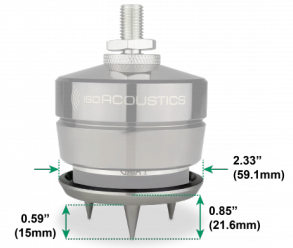

PRODUCTS

GAIA III Carpet Spikes

Package includes 4 units

Dimensions (WxH)
1.8" x 0.9" (45mm x 22mm)

Spike length 0.6" (15mm)

Material Stainless Steel

GAIA II Carpet Spikes

Package includes 4 units

Dimensions (WxH)
2.0" x 0.9" (52mm x 22mm)

Spike length 0.6" (15mm)

Material Stainless Steel

GAIA I Carpet Spikes

Package includes 4 units

Dimensions (WxH)
2.4" x 0.9" (59mm x 22mm)

Spike length 0.6" (15mm)

Material Stainless Steel

GAIA-TITAN Theis Carpet Spikes

Package includes 4 units

Dimensions (WxH)
2.72" x 0.9" (69mm x 22mm)

Spike length 0.6" (15mm)

Material Stainless Steel

GAIA-TITAN Rhea Carpet Spikes

Package includes 4 units

Dimensions (WxH)
3.1" x 0.9" (79mm x 22mm)

Spike length 0.6" (15mm)

Material Stainless Steel

GAIA-TITAN Cronos Carpet Spikes

Package includes 4 units

Dimensions (WxH)
3.9" x 0.9" (99mm x 22mm)

Spike length 0.6" (15mm)