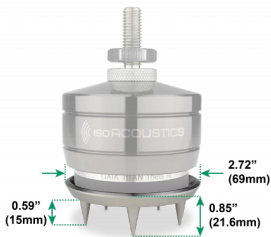

PRODUCTS

GAIA III Carpet Spikes

Package includes 4 units

Dimensions (WxH)
1.8" x 0.9" (45mm x 22mm)

Spike length 0.6" (15mm)

Material Stainless Steel

GAIA II Carpet Spikes

Package includes 4 units

Dimensions (WxH)
2.0" x 0.9" (52mm x 22mm)

Spike length 0.6" (15mm)

Material Stainless Steel

GAIA I Carpet Spikes

Package includes 4 units

Dimensions (WxH)
2.4" x 0.9" (59mm x 22mm)

Spike length 0.6" (15mm)

Material Stainless Steel

GAIA-TITAN Theis Carpet Spikes

Package includes 4 units

Dimensions (WxH)
2.72" x 0.9" (69mm x 22mm)

Spike length 0.6" (15mm)

Material Stainless Steel

GAIA-TITAN Rhea Carpet Spikes

Package includes 4 units

Dimensions (WxH)
3.1" x 0.9" (79mm x 22mm)

Spike length 0.6" (15mm)

Material Stainless Steel

GAIA-TITAN Cronos Carpet Spikes

Package includes 4 units

Dimensions (WxH)
3.9" x 0.9" (99mm x 22mm)

Spike length 0.6" (15mm)