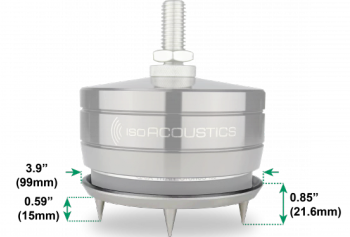

Dimensions (WxH)
2.0" x 0.9" (52mm x 22mm)

Spike length 0.6" (15mm)

Material Stainless Steel

GAIA I Carpet Spikes

Package includes 4 units

Dimensions (WxH)
2.4" x 0.9" (59mm x 22mm)

Spike length 0.6" (15mm)

Material Stainless Steel

GAIA-TITAN Theis Carpet Spikes

Package includes 4 units

Dimensions (WxH)
2.72" x 0.9" (69mm x 22mm)

Spike length 0.6" (15mm)

Material Stainless Steel

GAIA-TITAN Rhea Carpet Spikes

Package includes 4 units

Dimensions (WxH)
3.1" x 0.9" (79mm x 22mm)

Spike length 0.6" (15mm)

Material Stainless Steel

GAIA-TITAN Cronos Carpet Spikes

Package includes 4 units

Dimensions (WxH)
3.9" x 0.9" (99mm x 22mm)

Spike length 0.6" (15mm)