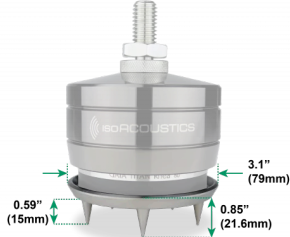

Dimensions (WxH)
2.0" x 0.9" (52mm x 22mm)

Spike length 0.6" (15mm)

Material Stainless Steel

GAIA I Carpet Spikes

Package includes 4 units

Dimensions (WxH)
2.4" x 0.9" (59mm x 22mm)

Spike length 0.6" (15mm)

Material Stainless Steel

GAIA-TITAN Theis Carpet Spikes

Package includes 4 units

Dimensions (WxH)
2.72" x 0.9" (69mm x 22mm)

Spike length 0.6" (15mm)

Material Stainless Steel

GAIA-TITAN Rhea Carpet Spikes

Package includes 4 units

Dimensions (WxH)
3.1" x 0.9" (79mm x 22mm)

Spike length 0.6" (15mm)

Material Stainless Steel

GAIA-TITAN Cronos Carpet Spikes

Package includes 4 units

Dimensions (WxH)
3.9" x 0.9" (99mm x 22mm)

Spike length 0.6" (15mm)