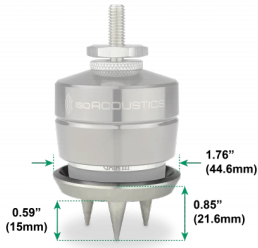

PRODUCTS

GAIA III Carpet Spikes

Package includes 4 units

Dimensions (WxH)
1.8" x 0.9" (45mm x 22mm)

Spike length 0.6" (15mm)

Material Stainless Steel

GAIA II Carpet Spikes

Package includes 4 units

Dimensions (WxH)
2.0" x 0.9" (52mm x 22mm)

Spike length 0.6" (15mm)

Material Stainless Steel

GAIA I Carpet Spikes

Package includes 4 units

Dimensions (WxH)
2.4" x 0.9" (59mm x 22mm)

Spike length 0.6" (15mm)

Material Stainless Steel

GAIA-TITAN Theis Carpet Spikes

Package includes 4 units

Dimensions (WxH)
2.72" x 0.9" (69mm x 22mm)

Spike length 0.6" (15mm)

Material Stainless Steel

GAIA-TITAN Rhea Carpet Spikes

Package includes 4 units

Dimensions (WxH)
3.1" x 0.9" (79mm x 22mm)

Spike length 0.6" (15mm)

Material Stainless Steel

GAIA-TITAN Cronos Carpet Spikes

Package includes 4 units

Dimensions (WxH)
3.9" x 0.9" (99mm x 22mm)

Spike length 0.6" (15mm)