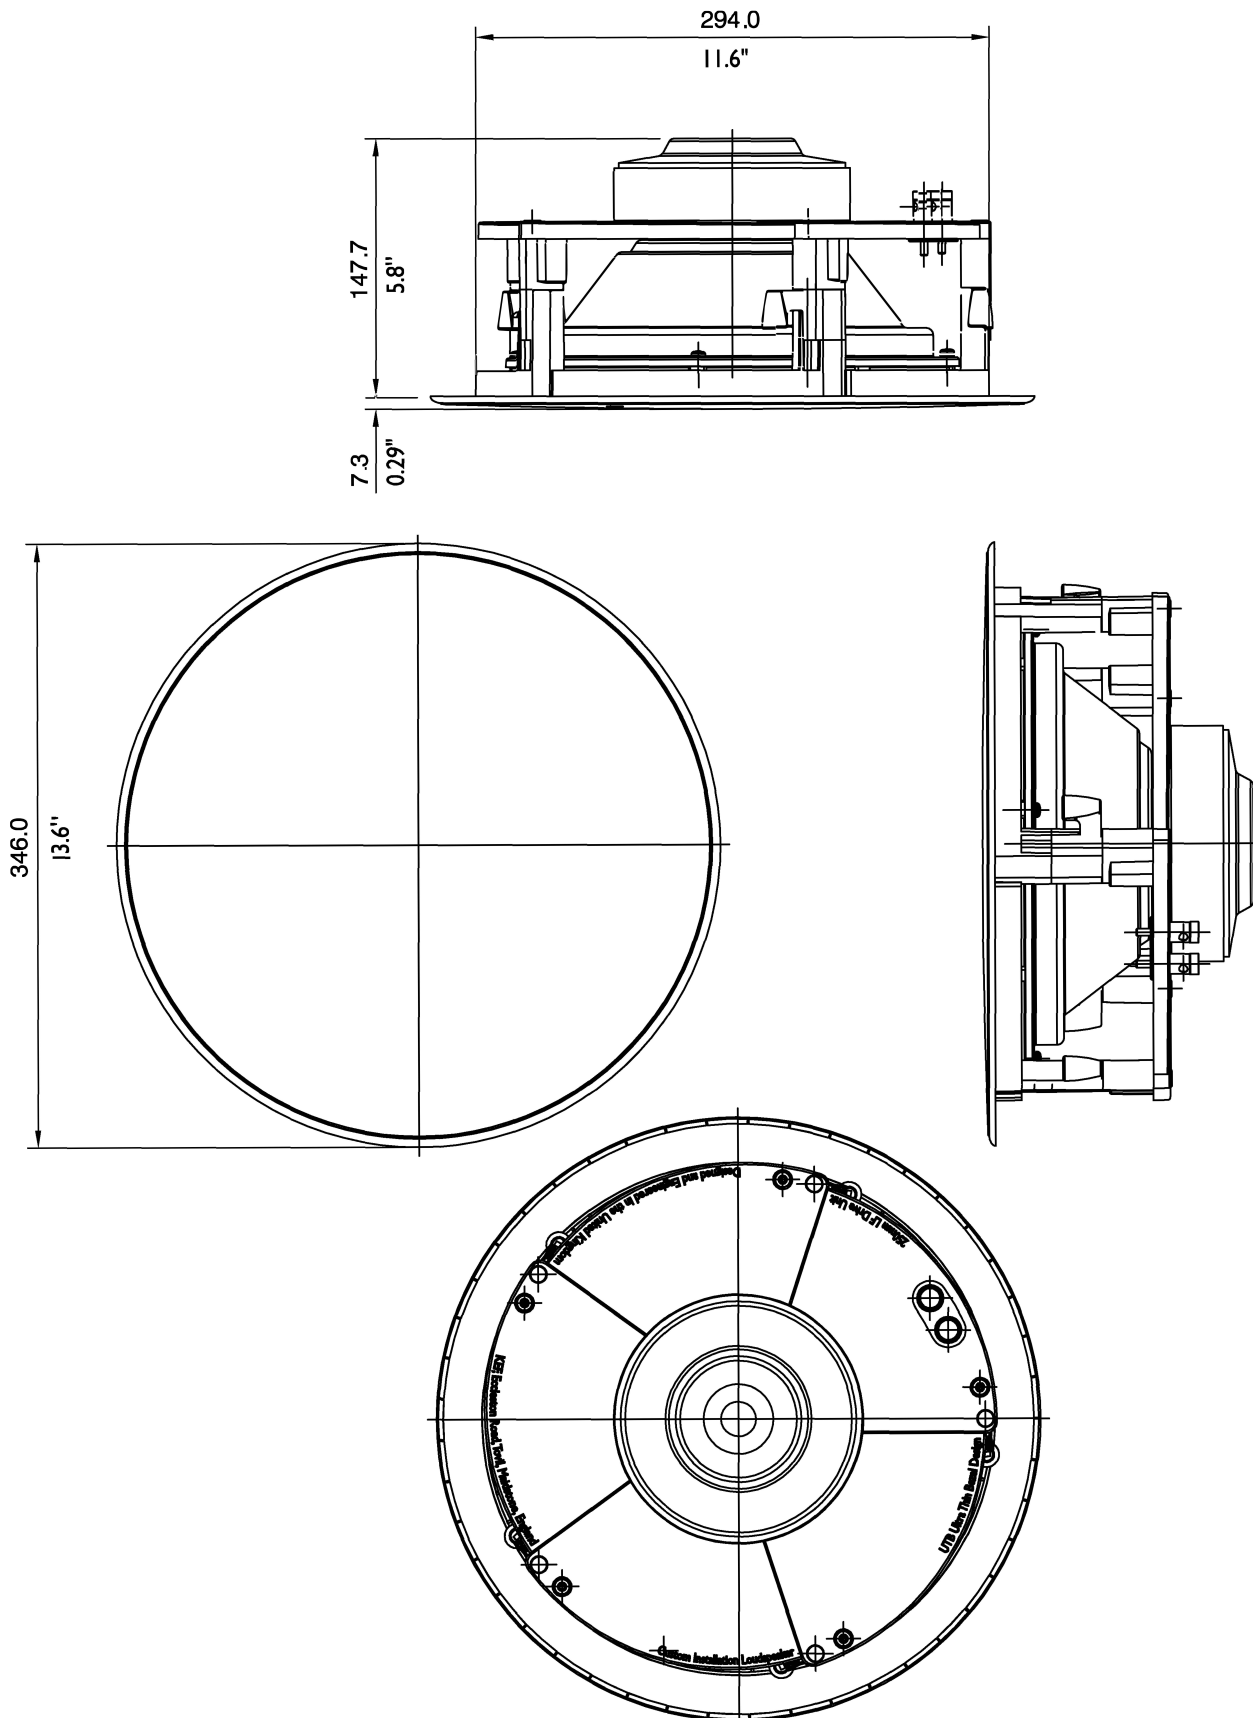

Mechanical Diagrams

Dimensions in mm (inches)

KEF reserves the right, in line with continuing research and development, to amend or change specifications. E&OE.