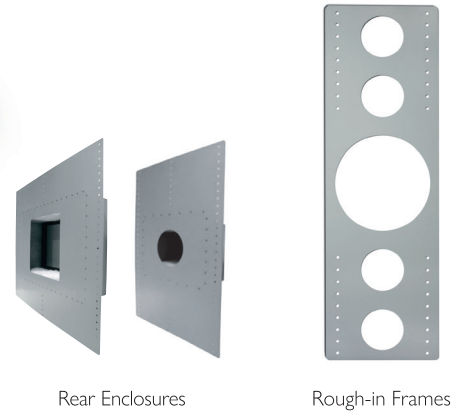

## KEF Ci Speaker Accessory Reference Guide

Rough-in Frames (new construction brackets) are used with in-wall and in-ceiling speakers and are available for most models. Installed during the pre-wiring of a new construction installation, they allow the installer to reserve the space in the wall or ceiling and simplify cutting the perfect hole size.

Metal Rear Enclosures (back boxes) are available for most models of KEF Ci Speakers. Installed during the pre-wiring of a new construction installation they provide a sealed enclosure for the loudspeaker and reduce sound transmission to the room behind the speaker.

## SPECIFICATIONS

Shape	Round	Round	Round	Round	Round	Rectangle	Rectangle
Size	Ci200R	Ci160R	Ci130R	Ci100R	Ci50R	Ci200L	Ci160L
Cut Out (mm)	Ø240mm	Ø196mm	Ø158mm	Ø118mm	Ø65mm**	334 x 238 mm	274 x 194 mm
Cut Out (in.)	Ø9.45in.	Ø7.71in.	Ø6.22in.	Ø4.65in.	Ø2.56in.**	13.15 x 9.37 in.	10.79 x 7.64 in.
Rough-in Frame	RIF200R	RIF160R	RIF130R	RIF100R	N/A	RIF200L	RIF160L
Rear Enclosure	RNC200R	RNC160R	RNC130R	RNC100R	Ci50CAN**	RNC200L	RNC160L
Speakers	Ci200TRb Ci200QR Ci200.2CR Ci200ER Ci160ST* Ci200RR-THX <sup>++</sup>	Ci160TR Ci160QR Ci160.2CR Ci160CRds Ci160ER Ci110FCT* Ci115QCT*	Ci130QR Ci130.2CR Ci130ER	Ci100.2QR <sup>+</sup>	Ci50R	Ci200QL	Ci160QL Ci160.2CL

Shape	Square	Square	Square	Square	Tall Rectangle	Tall Rectangle	Tall Rectangle
Size	Ci200S	Ci160S	Ci130S	Ci100S	Ci4100L	Ci3160L	Ci5160L
Cut Out (mm)	238 x 238 mm	194 x 194 mm	158 x 158 mm	112 x 112 mm	476 x 114 mm	660 x 209 mm	1052 x 209 mm
Cut Out (in.)	9.37 x 9.37 in.	7.64 x 7.64 in.	6.22 x 6.22 in.	4.41 x 4.41 in.	18.74 x 4.49 in.	25.98 x 8.23 in.	41.42 x 8.23 in.
Rough-in Frame	RIF200S	RIF160S	RIF130S	RIF100S	RIF4100L	RIF3160L	RIF5160L
Rear Enclosure	RNC200S	RNC160S	RNC130S	RNC100S	N/A	N/A	N/A
Speakers	Ci200Qsb-THX <sup>++</sup> Ci200RS-THX <sup>++</sup> Ci200QS	Ci160TS Ci160QS Ci160.2CS Ci160CSds	Ci130QS Ci130.2CS	Ci100QS	Ci4100QL-THX	Ci3160RL-THX Ci3160RLb-THX	Ci5160RL-THX Ci5160REF-THX