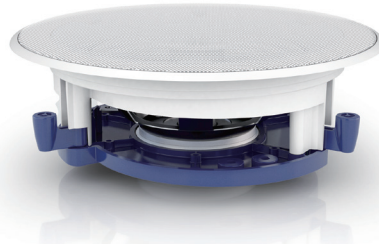

## KEF Ci Speaker Accessory Reference Guide

Rough-in Frames (new construction brackets) are used with in-wall and in-ceiling speakers and are available for most models. Installed during the pre-wiring of a new construction installation, they allow the installer to reserve the space in the wall or ceiling and simplify cutting the perfect hole size.

Metal Rear Enclosures (back boxes) are available for most models of KEF Ci Speakers. Installed during the pre-wiring of a new construction installation they provide a sealed enclosure for the loudspeaker and reduce sound transmission to the room behind the speaker.