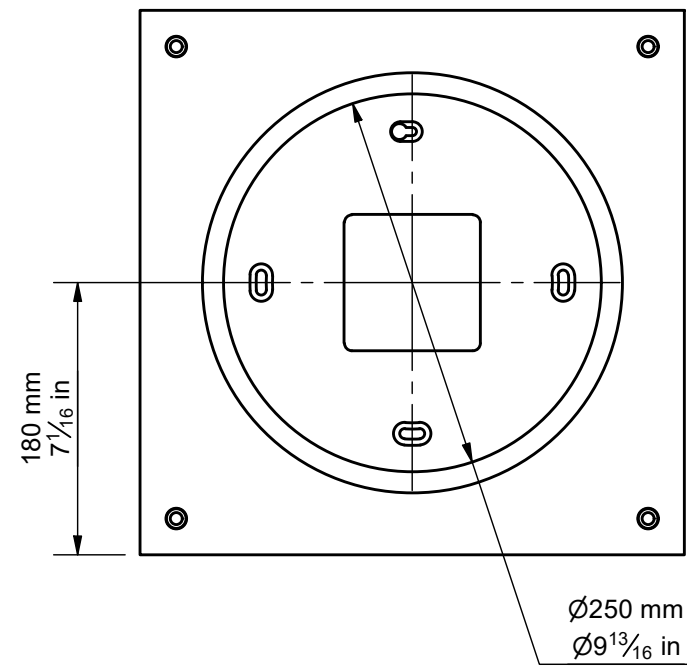

SIDE

FRONT
GRILLE ON

FRONT
GRILLE OFF

REAR

BASE

DRAWING FOR REFERENCE ONLY

CL-D MOUNT BOX

RANGE: CREATOR SERIES MOUNT BOXES