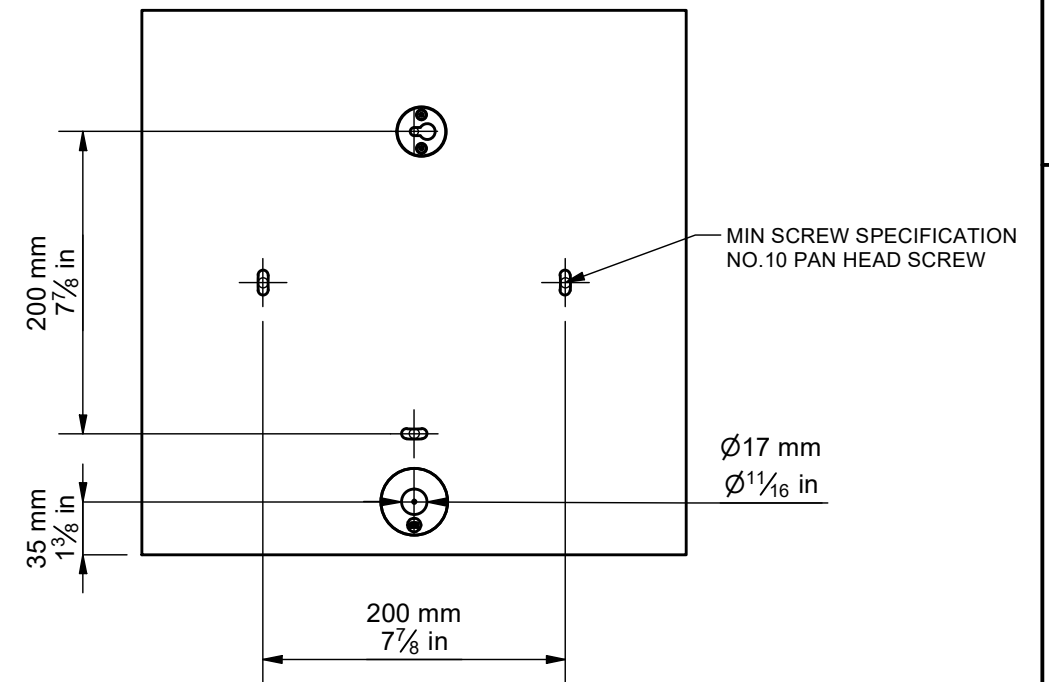

SIDE

FRONT
GRILLE ON

FRONT
GRILLE OFF

REAR

BASE

DRAWING FOR REFERENCE ONLY

CL-D MOUNT BOX

RANGE: CREATOR SERIES MOUNT BOXES