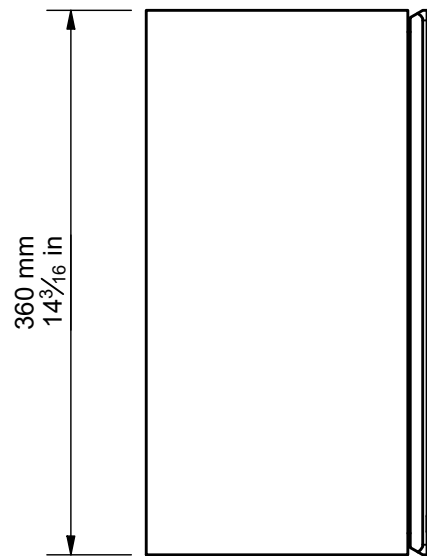

SIDE

FRONT
GRILLE ON

FRONT
GRILLE OFF

REAR

BASE

DRAWING FOR REFERENCE ONLY

CL-D MOUNT BOX

RANGE: CREATOR SERIES MOUNT BOXES