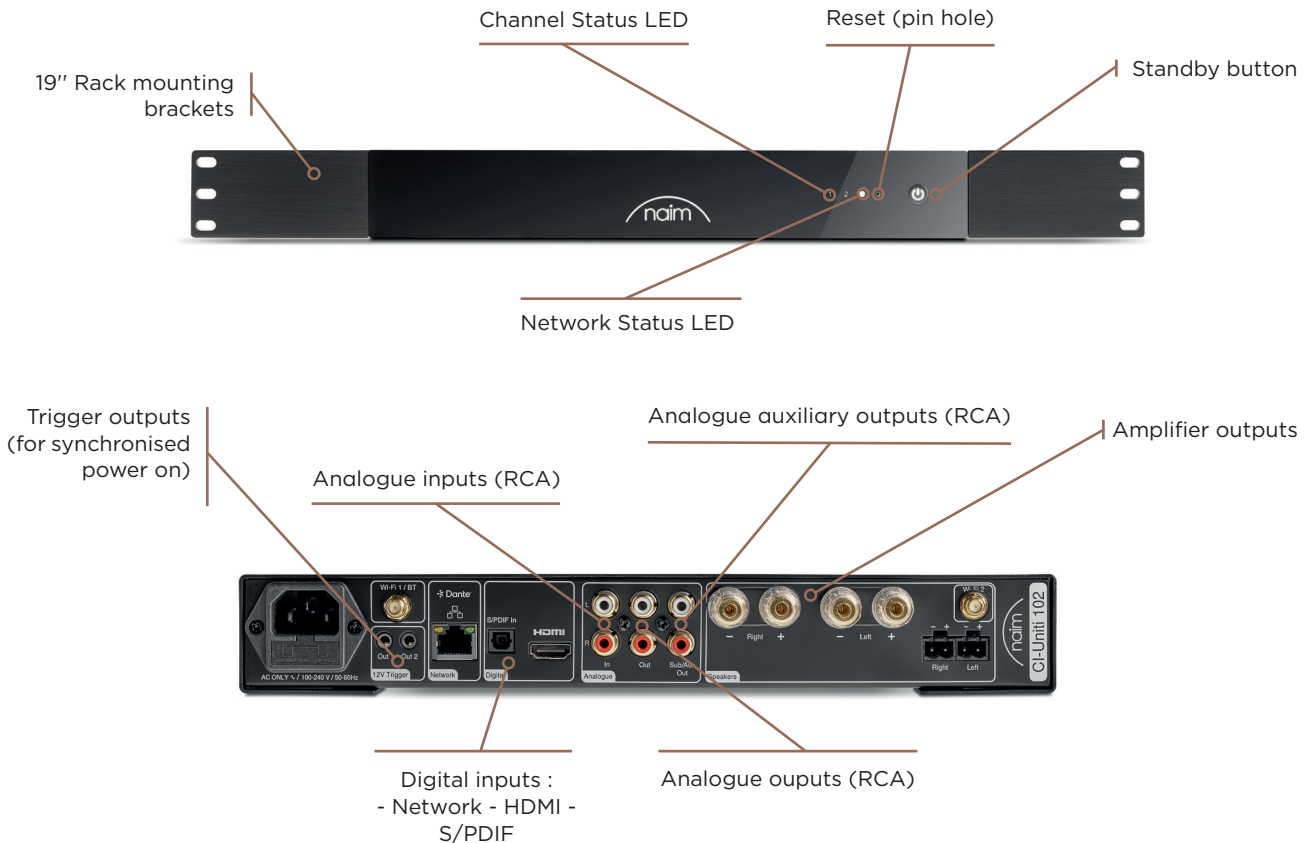

CI-UNITI 102

Product Sheet

The CI-Uniti 102 is the all-in-one, rack-mountable streaming amplifier that delivers on musical performance and combines extensive versatility with seamless functionality. The brand new Focal & Naim Manager software allows comprehensive DSP customisation to get the best from your system, including Speakers Profiles for all compatible Focal CI speakers - in a commercial environment, in your home or outdoors.

Key Features

- **All-in-one streaming amplifier** with easy-to-use customisable DSP settings such as EQ, limiter and active crossover
- **Set up via Focal & Naim Manager**
- **Controlled via Focal & Naim App**
- **Streaming capabilities both wired and wireless** (TIDAL, TIDAL Connect, Qobuz, Spotify Connect, UPnP, Internet Radio, Airplay 2, ChromeCast, Dante)
- **Dante receiver mode**, controlled via Focal & Naim Manager
- **Versatile connectivity** with HDMI, Bluetooth®, S/PDIF and Analogue in
- **Inbuilt ultra-quiet, efficient and compact power amplifier**, capable of driving multiple speakers
- **Twin independent RCA outputs** that can be used with full active crossovers for subwoofers/subzones
- **Focal & Naim Manager** and speaker profiles for use with Focal CI speakers, alongside room correction, EQ and time alignment features
- **Multiroom capability** up to 32 rooms
- **Trigger outputs for remote standby** on the CI-NAP 108 and CI-NAP 101
- **Universal mains power** 100V - 240V
- **0.5W standby**
- **19" rack-mountable**
- **Partner with the CI-NAP 108 and CI-NAP 101** for simultaneously driving additional speakers