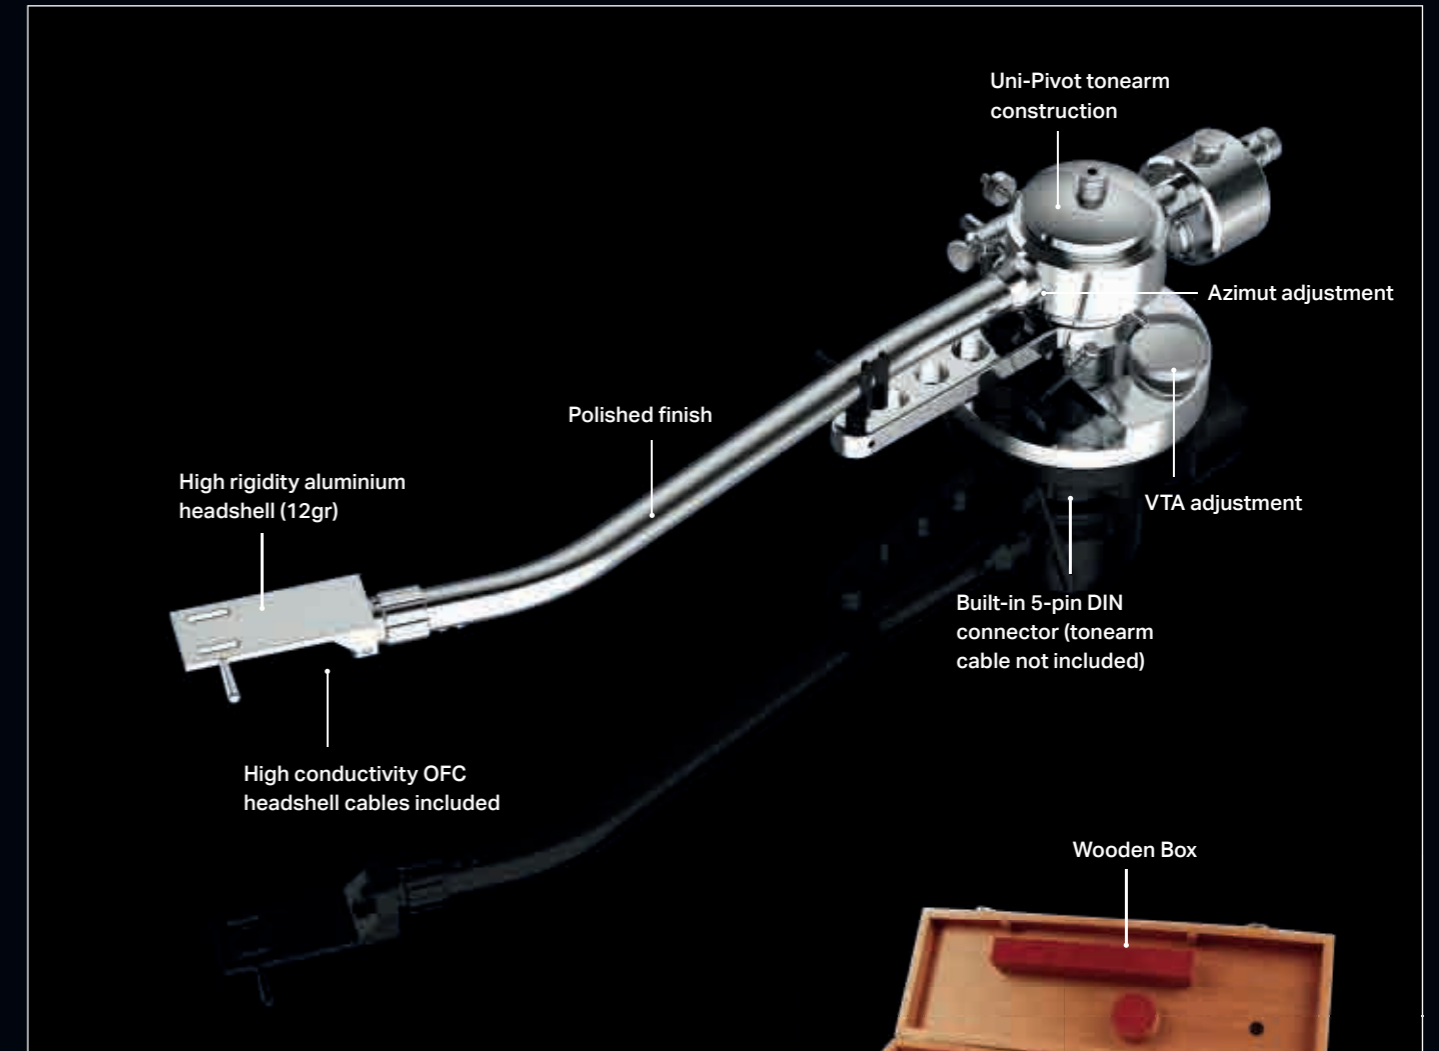

SIGNATURE TONEARMS

S-SHAPE

Signature Tonearms

Lenght	Type	Finish	Tube
9, 10 or 12"	S-SHAPE	SILVER	ALU

- TONEARM SIGNATURE 9" | EAN: 9120050438149 | € 2.199,00
- TONEARM SIGNATURE 10" | EAN: 9120050438156 | € 2.299,00
- TONEARM SIGNATURE 12" | EAN: 9120050438163 | € 2.499,00