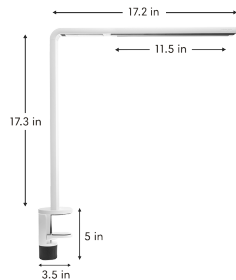

360° Swivel and **30° Tilt Adjustment** for optimal positioning

Includes **Base, Clamp, And Table Mount** options for versatile setup

Dimensions

Product Dimensions 17.2" x 3.1" x 17.3"
43.7 x 8 x 44 cm

Box Dimensions 22.4" x 21.8" x 11"
57 x 55 x 28 cm

Operation

Power Cord: 6' USBC with Universal Plug (NA, AU, UK, and EU)

Voltage: 120V/240V ~ 50/60Hz

Working Power: 2W - 6W

Max Clamp: Size 60mm

Weight: 2.6 kg, 5.7 lbs

Lumens Up to 600

CRI: 90+

Rechargeable Remote with an integrated LEDflashlight

360° Swivel and **30° Tilt Adjustment** for optimal positioning

Includes **Base, Clamp, And Table Mount** options for versatile setup

Dimensions

Product Dimensions 17.2" x 3.1" x 17.3"
43.7 x 8 x 44 cm

Box Dimensions 22.4" x 21.8" x 11"
57 x 55 x 28 cm

Operation

Power Cord: 6' USBC with Universal Plug (NA, AU, UK, and EU)

Voltage: 120V/240V ~ 50/60Hz

Working Power: 2W - 6W

Max Clamp: Size 60mm

Weight: 2.6 kg, 5.7 lbs