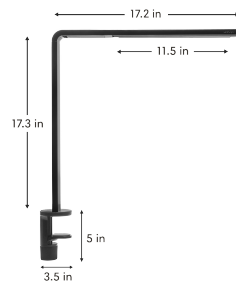

360° Swivel and **30° Tilt Adjustment** for optimal positioning

Includes **Base, Clamp, And Table Mount** options for versatile setup

Dimensions

Product Dimensions 17.2" x 3.1" x 17.3"
43.7 x 8 x 44 cm

Box Dimensions 22.4" x 21.8" x 11"
57 x 55 x 28 cm

Rechargeable Remote with an integrated LEDflashlight

360° Swivel and **30° Tilt Adjustment** for optimal positioning

Includes **Base, Clamp, And Table Mount** options for versatile setup

Dimensions

Product Dimensions 17.2" x 3.1" x 17.3"
43.7 x 8 x 44 cm

Box Dimensions 22.4" x 21.8" x 11"
57 x 55 x 28 cm

Operation

Power Cord: 6' USBC with Universal Plug (NA, AU, UK, and EU)

Voltage: 120V/240V ~ 50/60Hz

Working Power: 2W - 6W

Max Clamp: Size 60mm

Weight: 2.6 kg, 5.7 lbs