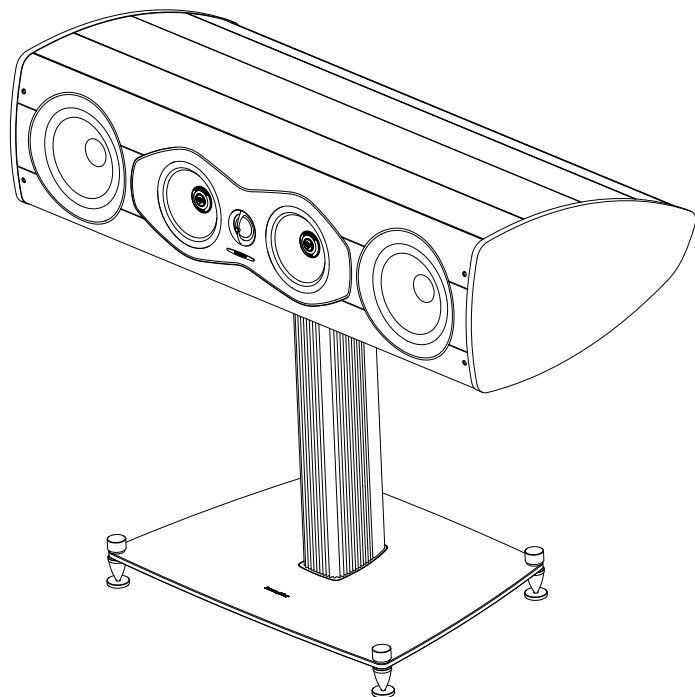

Sonus faber

ARTISAN OF SOUND

SPEAKER STAND

OLYMPICA NOVA STAND- CENTER CHANNEL SPEAKERS

DIMENSIONS (HxWxD)

468x532x374 mm
18.4x20.9x14.7 in

STAND WEIGHT

6,6 kg ea
14,5 lb ea