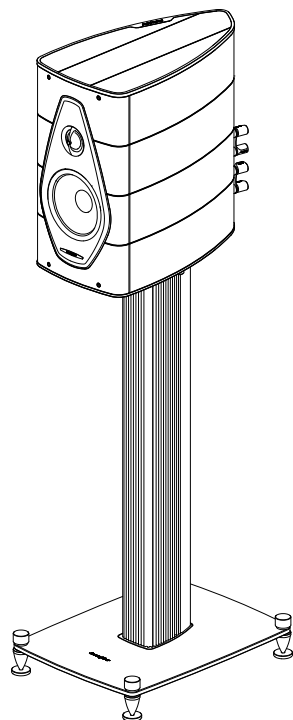

Sonus faber

ARTISAN OF SOUND

SPEAKER STAND

OLYMPICA NOVA STAND- BOOKSHELF SPEAKER

DIMENSIONS (HxWxD)

723x280x395 mm
28.4x11x15.5 in

STAND WEIGHT

6,6 kg ea
14,5 lb ea