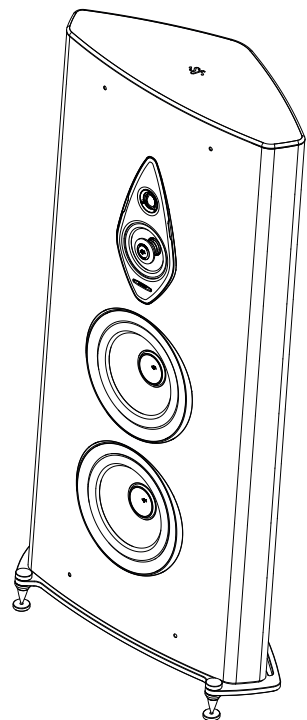

Sonus faber[®]

ARTISAN OF SOUND

FLOORSTANDING LOUDSPEAKER

STRADIVARI

DIMENSIONS (HxWxD)

1374x715x428 mm
54x28,1x16,8 in

WEIGHT

63 kg ea
138,9 lb ea