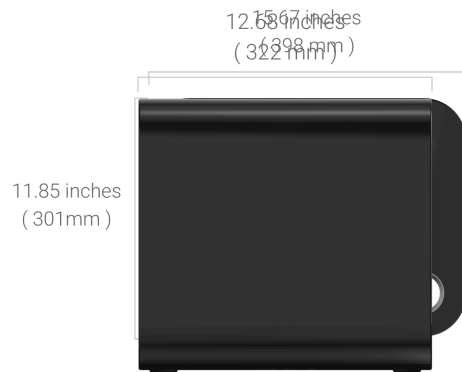

Dimensions and Weight

Dimensions: 15.7 × 11.8 ×
12.7 inches (399 × 301 × 322
mm)
Weight: 35.2 lbs (16 kg)

Amp

Class-D, 250W output

Driver 8" custom woofer, 104 dB
SPL

Freq. Response 25–200 Hz (± 3 dB from 30–
200Hz)

Inputs RCA Mono In, Wi-Fi 6,
Bluetooth 5.3 LE, Ethernet

Tuning RoomFit™, 10-band EQ,
crossover, phase, level,
latency controls

Dimensions 15.7 × 11.8 × 12.7 in (399 ×
301 × 322 mm)

Weight 35.2 lbs (16 kg)