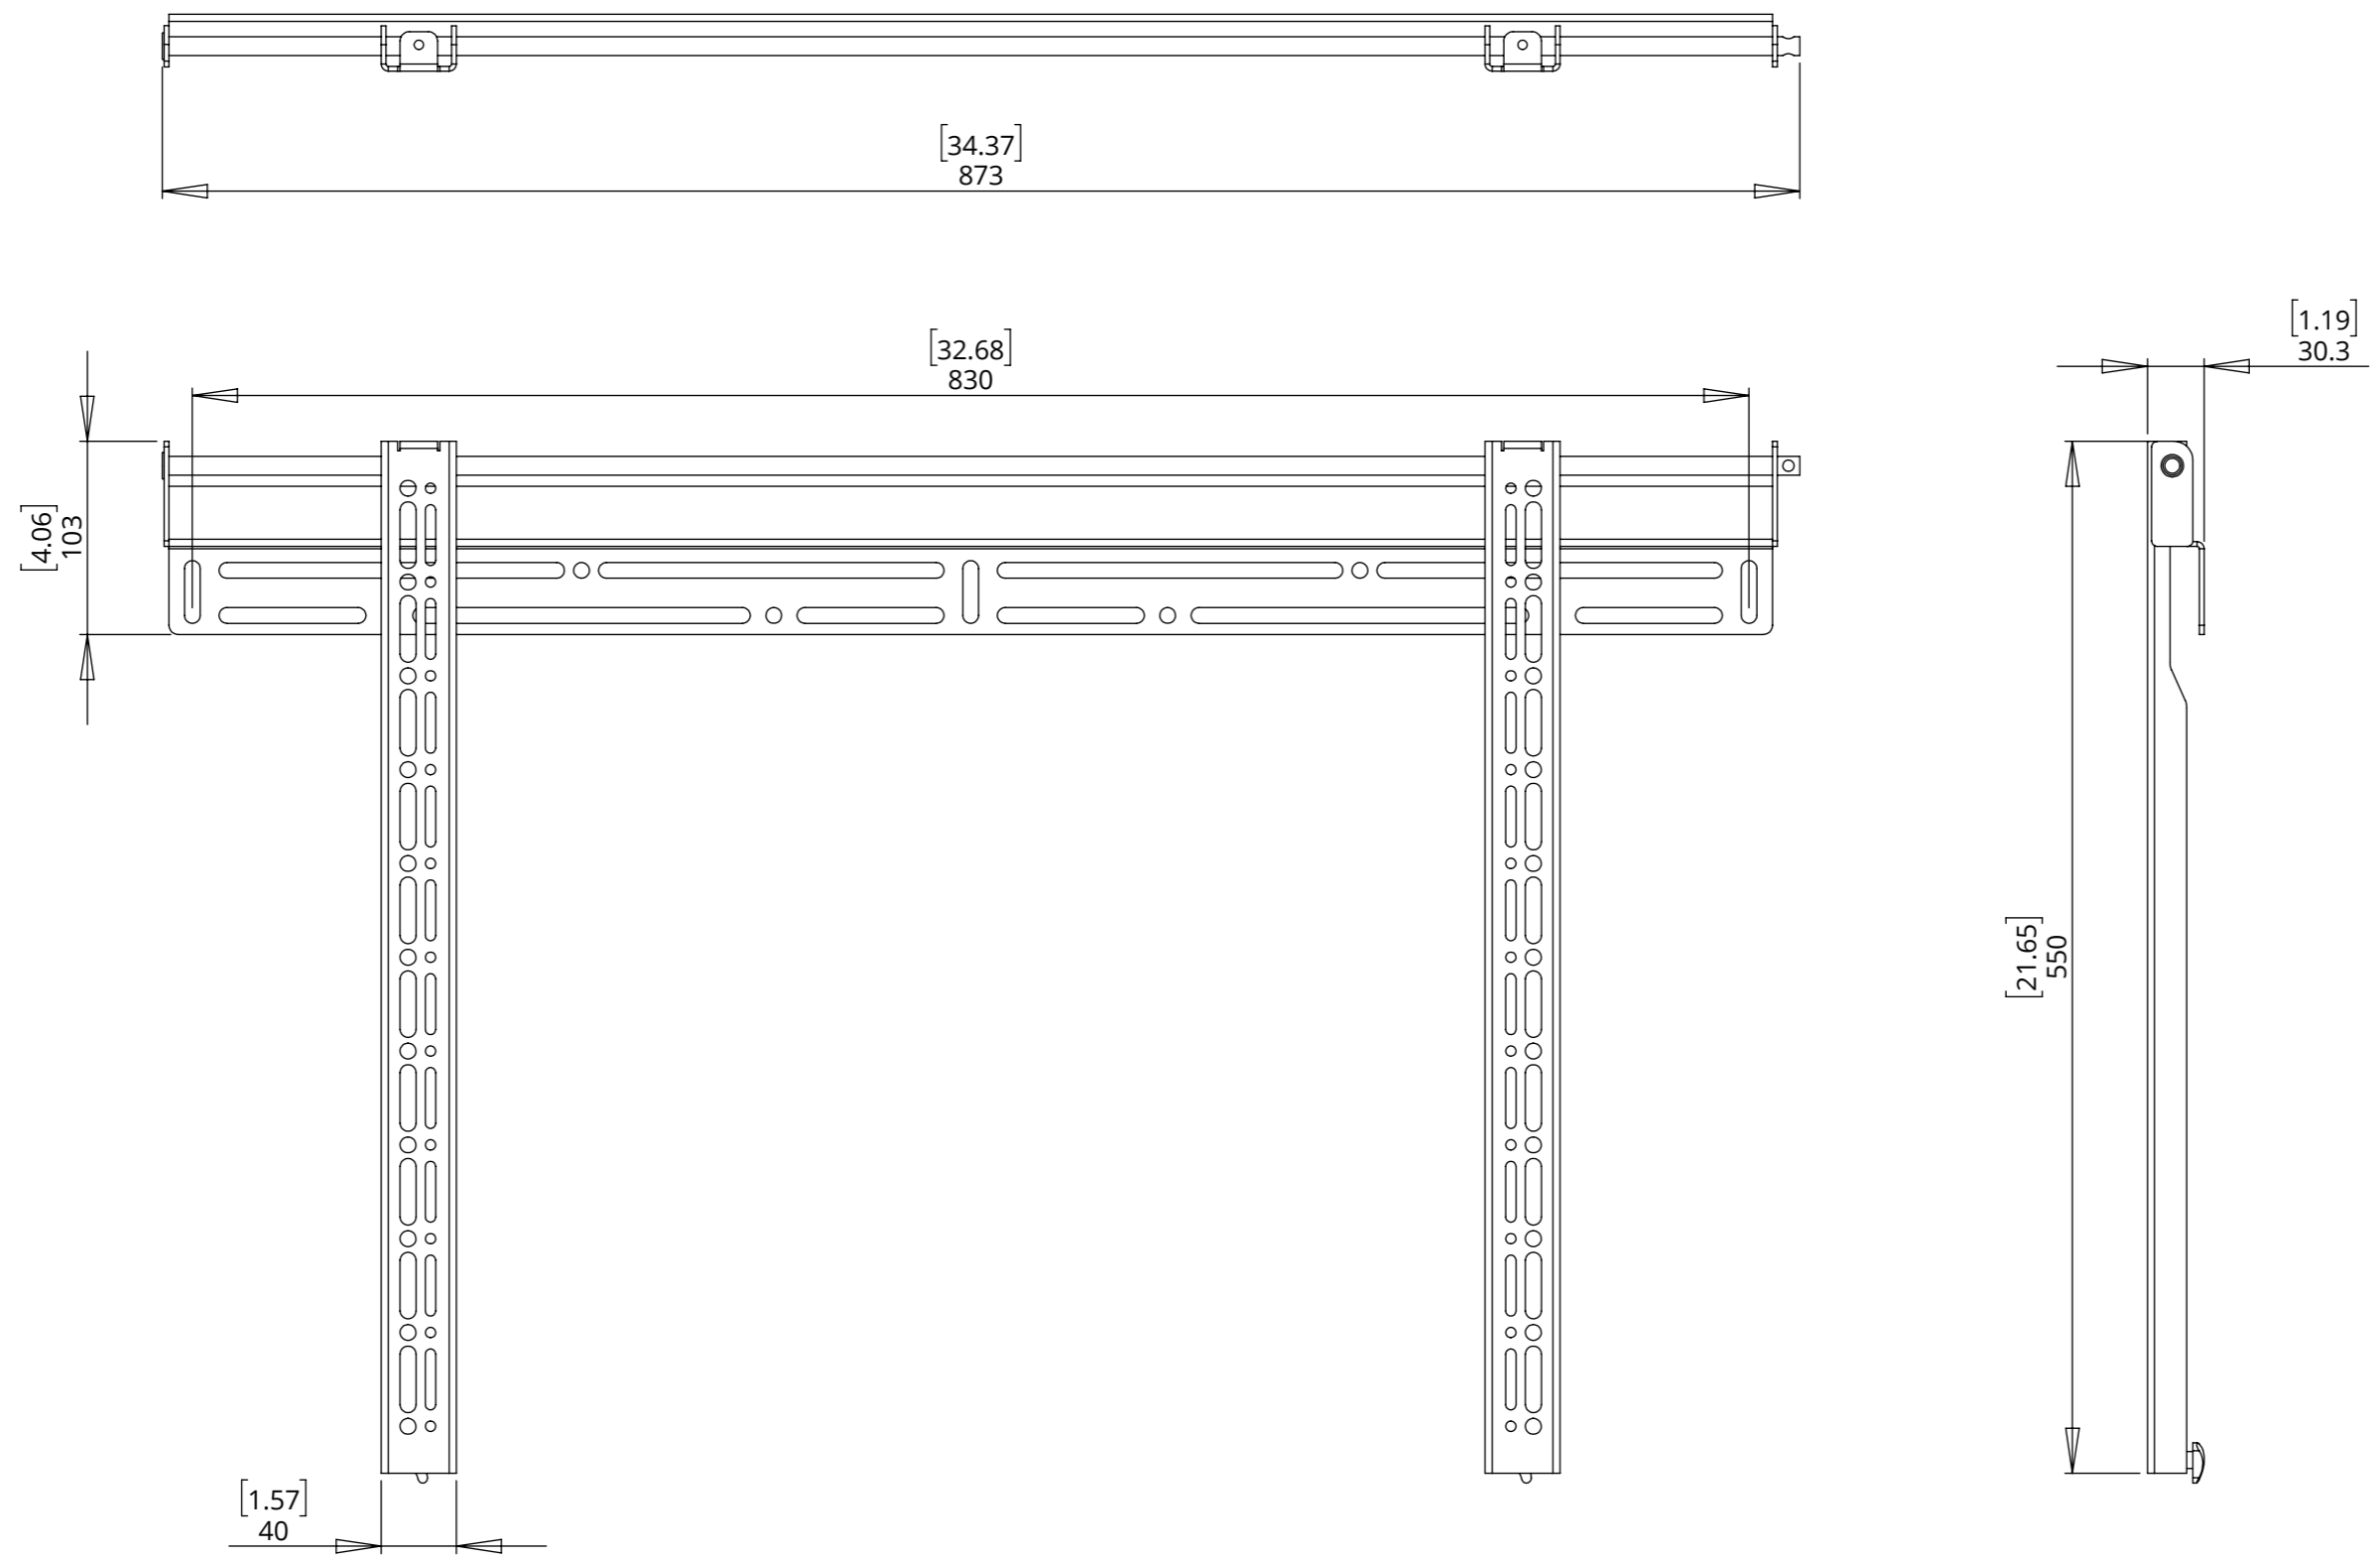

FB49

FLAT BRACKET 49

future automation

FB49

FLAT BRACKET 49

future automation

SPECIFICATION	MEASUREMENTS
Product Dimensions	873mm (34.4") x 550mm (21.6") x 30mm (1.2")
Maximum Screen Size	85"
Maximum Weight Capacity	70Kg (154lb)
Depth From Wall	30mm (1.2")
Product Weight	7.5Kg (16.5lb)
Packaging Dimensions	150mm (5.9") x 900mm (35.4") x 60mm (2.4")
Shipping Weight	8Kg (17.6lb)
Mounting Patterns Supported	VESA 75 up to 800 x 500
Package Contents	Mount, Bolt Pack

FB49 FLAT BRACKET 49

DIMENSIONS

FB49 FLAT BRACKET 49

future automation

EXPLODED VIEW