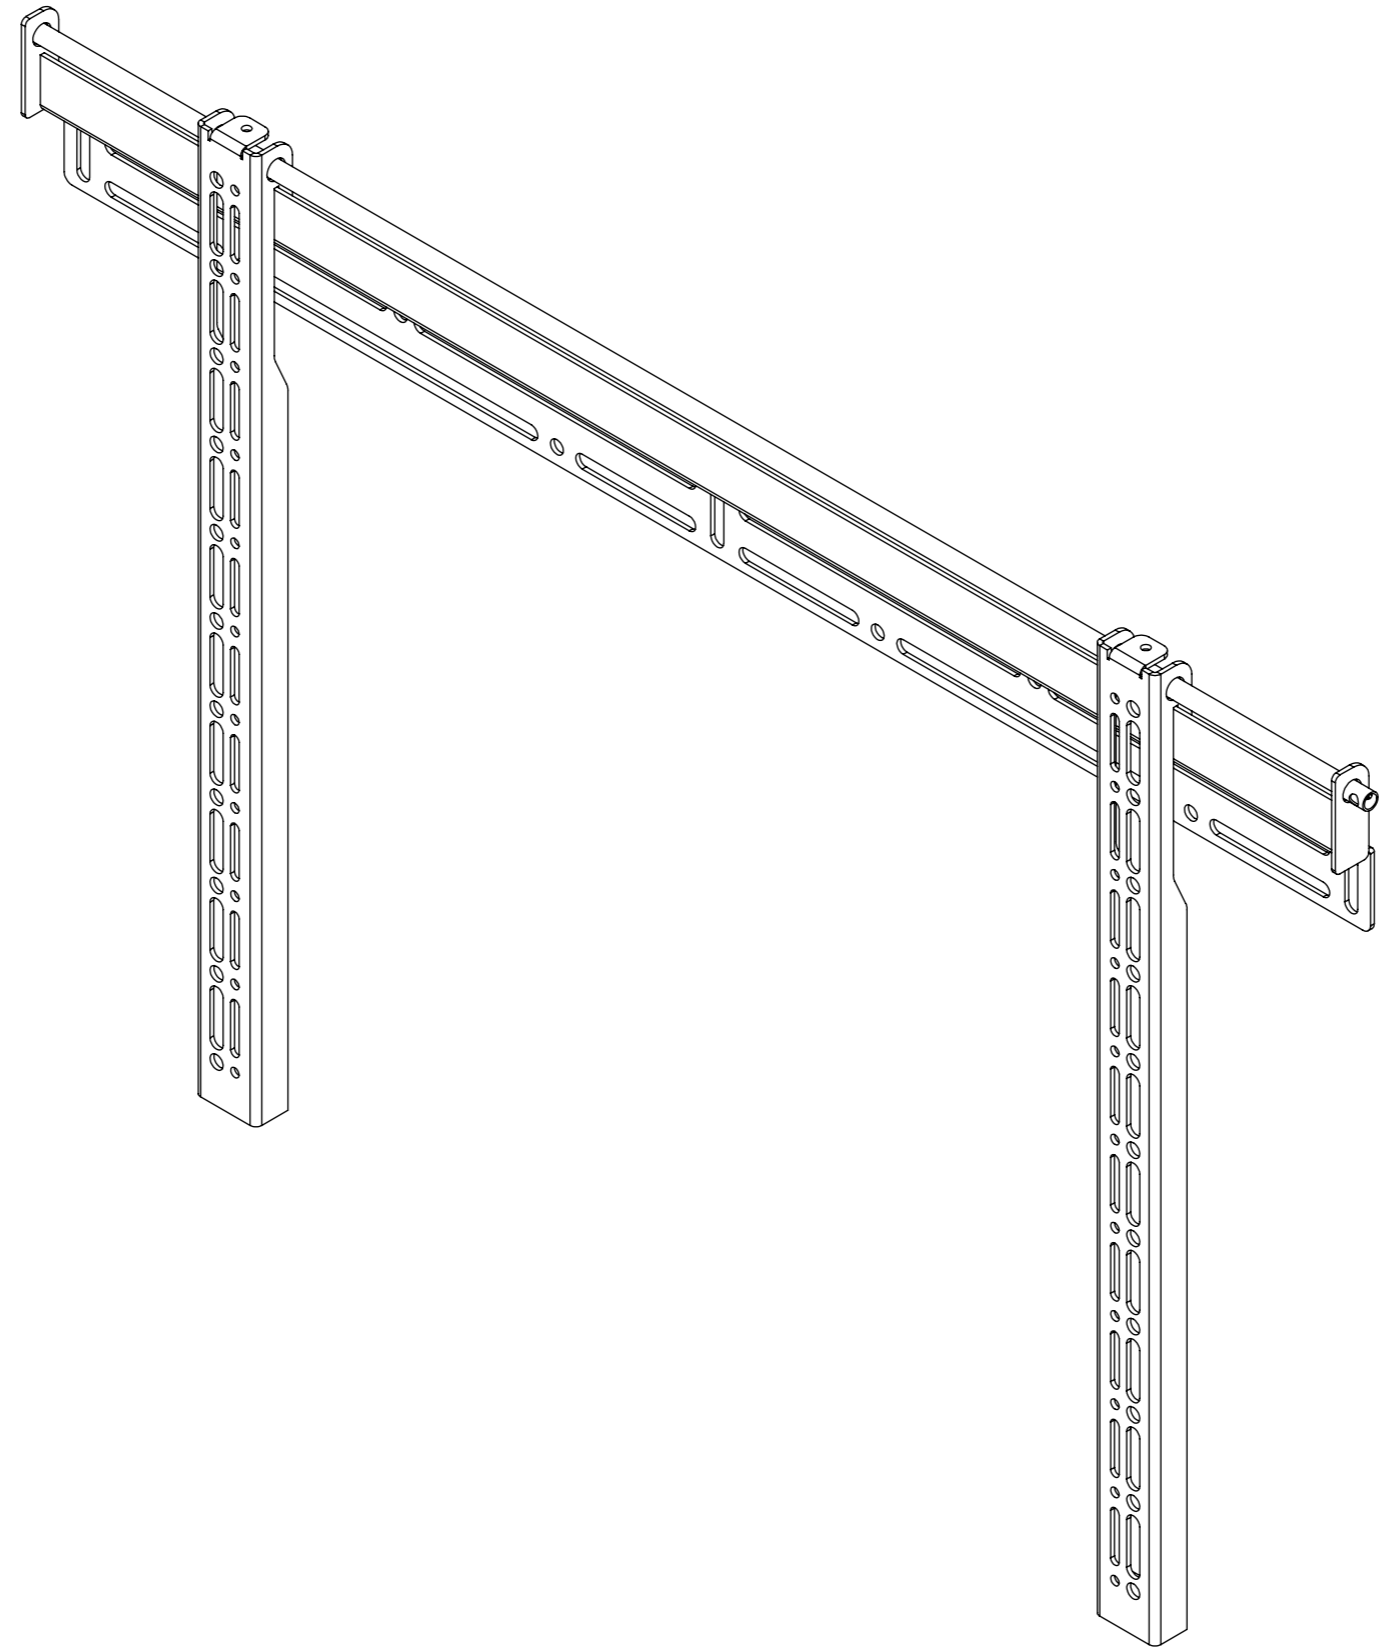

FB49

FLAT BRACKET 49

future automation

FB49

FLAT BRACKET 49

future automation

SPECIFICATION	MEASUREMENTS
Product Dimensions	873mm (34.4") x 550mm (21.6") x 30mm (1.2")
Maximum Screen Size	85"
Maximum Weight Capacity	70Kg (154lb)
Depth From Wall	30mm (1.2")
Product Weight	7.5Kg (16.5lb)
Packaging Dimensions	150mm (5.9") x 900mm (35.4") x 60mm (2.4")
Shipping Weight	8Kg (17.6lb)
Mounting Patterns Supported	VESA 75 up to 800 x 500
Package Contents	Mount, Bolt Pack

FB49 FLAT BRACKET 49

DIMENSIONS

FB49 FLAT BRACKET 49

future automation

EXPLODED VIEW