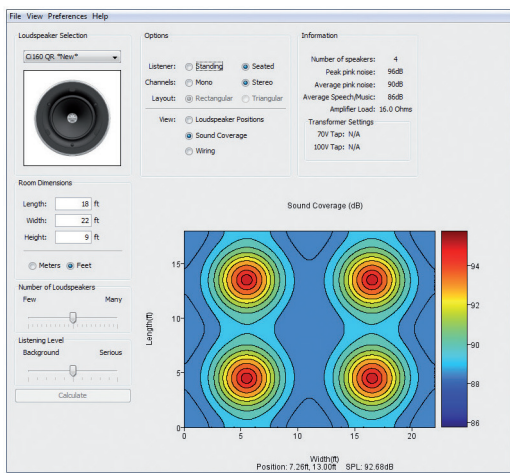

Ci SOFTWARE

Simple to use, with pull-down menus and sliders to define the room size, desired volume and coverage pattern, the KEF Ci Series speaker placement software generates optimum speaker locations, wiring diagrams and sound coverage topography to help you determine the right number of speakers for the area concerned.

www.kef.com/ci_software