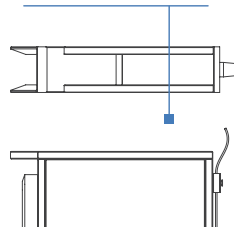

Horn mechanically decoupled