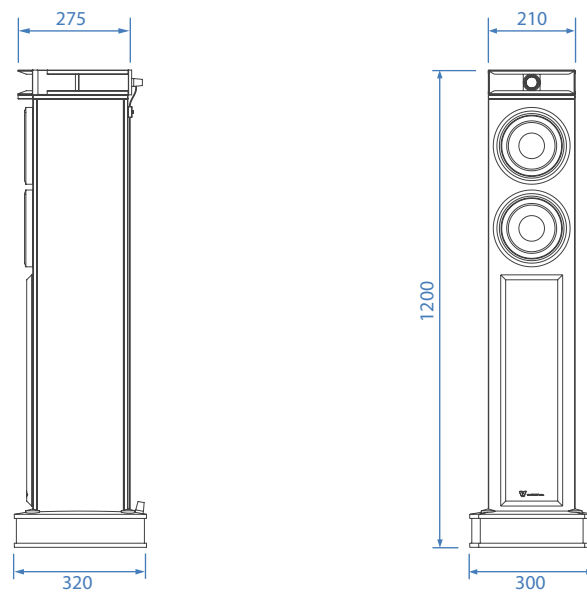

TECHNICAL DETAILS

TYPE	2 ½ way , 4 Drivers
RECOMMENDED AMPLIFIER (WITHOUT CLIPPING)*	60 - 300 Watts
PEAK POWER	500 Watts
IMPEDANCE (AVERAGE/MINI)	8 / 4 Ohms
EFFICIENCY (2.83V/1M)	89 dB
FREQUENCY RESPONSE (+/- 3 dB)	38 Hz - 28 kHz
ULTRA LOW FREQUENCY DRIVER	1 x 210 mm / 8" Atohm UFR210
BASS / MIDRANGE DRIVER	2 x 180 mm / 7" Atohm LD165EX
TWEETER	1 x Glass Horn Tweeter
DIMENSIONS (width x depth x height in mm) (approx. inches)	300 x 320 x 1200 / 11.81" x 12.6" x 47.24"
WEIGHT Kg (approx. lbs.)	40 kg / 88 lbs

* Power without clipping; the use of an amplifier beyond its limits provokes clipping of the signal which might lead to destruction of the speaker (burnt voice coils). These damages are not covered by warranty.

WATERFALL AUDIO

ZA les praderies - 83 570 Carcès - France
Phone: **+33 (0)4 98 05 11 30**
export@waterfallaudio.com

Made in France. 5 years warranty on speakers, 2 years warranty on amplifiers (parts & service).
We operate a policy of continuous improvement and reserve the right to amend designs and specifications without prior notice.

All drivers are developed and manufactured by Atohm (France)