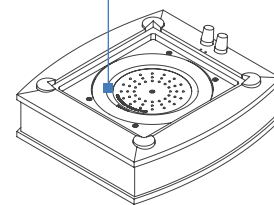

Ultra low frequency passive driver UFR210