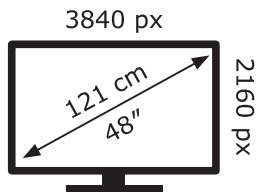

**ENERG** ⚡

**LG Electronics**

OLED48C29LB

**66** kWh/1000h

ABCDEF**G**

**120** kWh/1000h

2019/2013