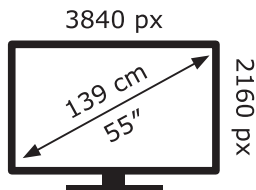

# ENERG

LG Electronics

OLED55C29LD

**81** kWh/1000h

ABCDEF**G**

**152** kWh/1000h

2019/2013