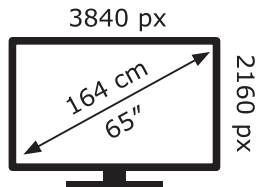

ENERG

LG Electronics

OLED65R19LA

148 kWh/1000h

ABCDEF**G**

230 kWh/1000h

2019/2013