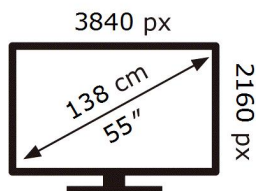

**ENERG** ⚡

**SAMSUNG**

QE55LS03BGU

**84** kWh/1000h

ABCDEF **G**

**181** kWh/1000h

2019/2013