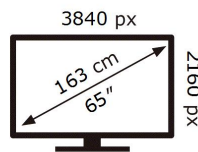

ENERGY

SAMSUNG

QE65QN93AAT

102 kWh/1000h

ABCDEF **G**

260 kWh/1000h

2019/2013