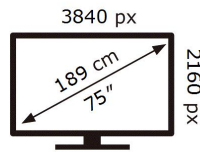

ENERGY

SAMSUNG

QE75QN93AAT

107 kWh/1000h

ABCDEF **G**

270 kWh/1000h

2019/2013