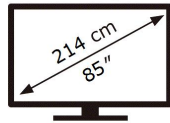

ENERGY

SAMSUNG

QE85QN800AT

305 kWh/1000h

ABCDEF **G**

449 kWh/1000h

7680 px

4320 px