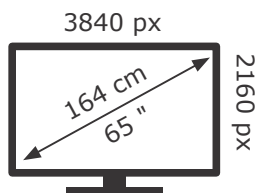

ENERGY

HISENSE

65U7NQ

67 kWh/1000h

ABCDEF**G**

160 kWh/1000h

2019/2013