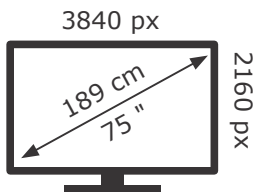

ENERG ⚡

HISENSE

75U7NQ

84 kWh/1000h

ABCDEF**G**

190 kWh/1000h

2019/2013